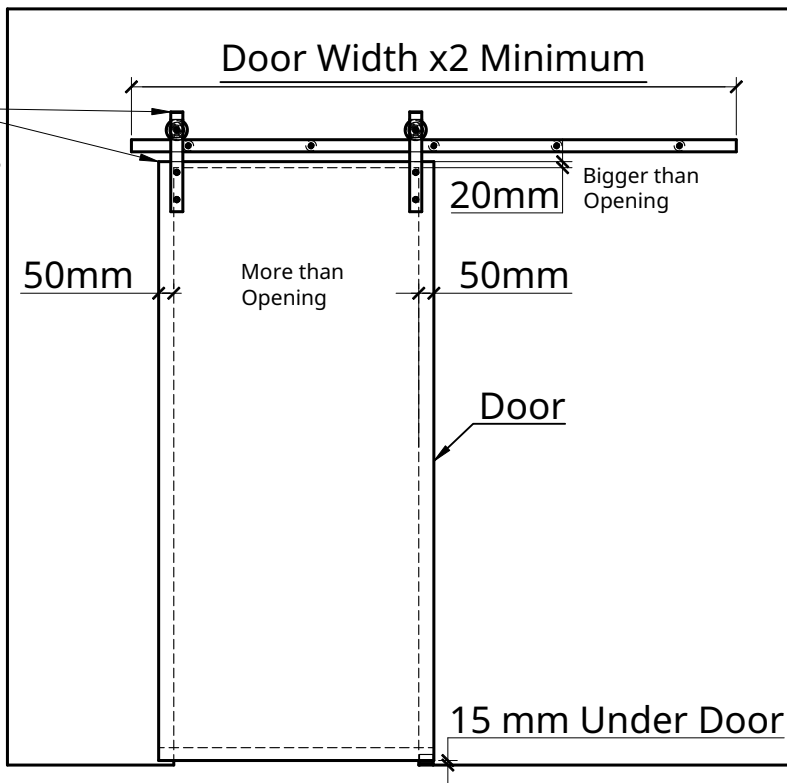

Barn Door & Track Sizes

Spacer Options	
Standard	34mm
Option	45mm
Option	50mm

150mm-200mm

Std Track Sizes
1500mm
1800mm
2000mm
2400mm
2700mm
3000mm
3300mm
3600mm
4000mm
4400mm
4800mm

UNLESS OTHERWISE SPECIFIED, DIMENSIONS ARE IN MILLIMETERS ANGULAR = ± ° SURFACE FINISH DO NOT SCALE DRAWING BREAK ALL SHARP EDGES AND REMOVE BURRS FIRST ANGLE PROJECTION		NAME	SIGNATURE	DATE
	DRAWN	JUSTIN WALKER		2021-02-15
	CHECKED			
	APPROVED			
	MATERIAL	FINISH		

TITLE		
Barn Door & Track Sizes		
SIZE	DWG NO.	REV.
A4		
SCALE	WEIGHT	SHEET
1:100		1 of 1