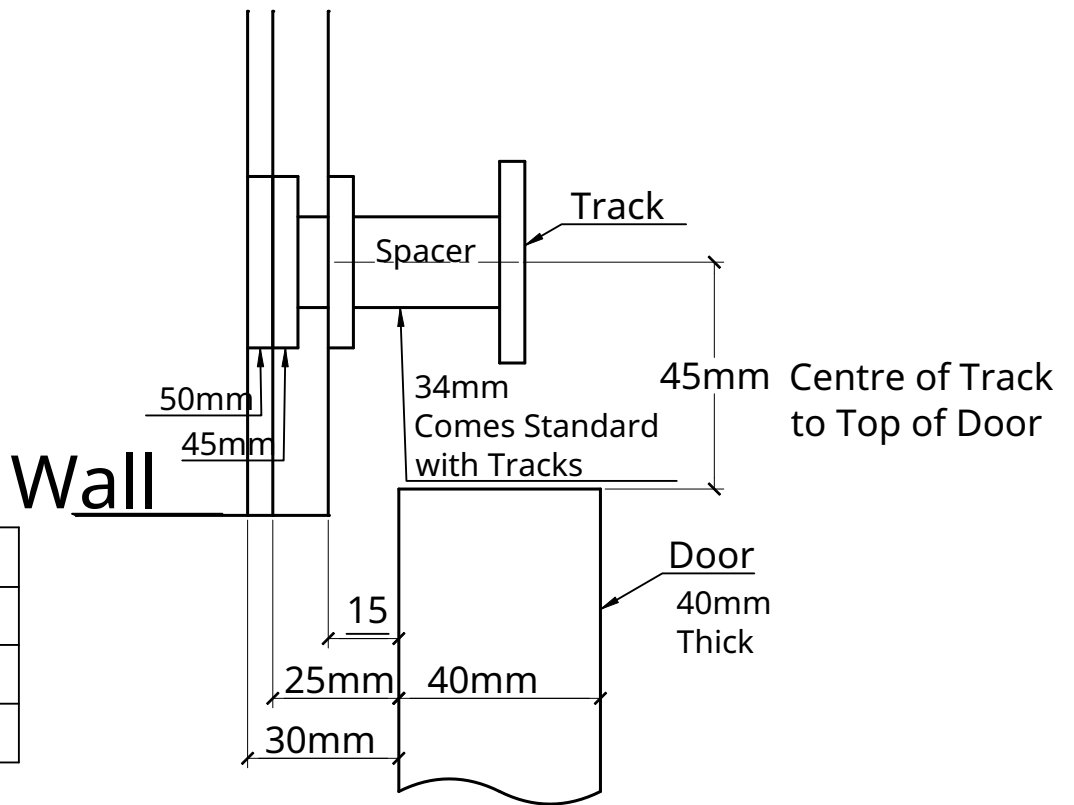

Barn Door & Track Sizes

Spacer Options	
Standard	34mm
Option	45mm
Option	50mm

150mm-200mm

Std Track Sizes
1500mm
1800mm
2000mm
2400mm
2700mm
3000mm
3300mm
3600mm
4000mm
4400mm
4800mm

UNLESS OTHERWISE SPECIFIED, DIMENSIONS ARE IN MILLIMETERS ANGULAR = ± ° SURFACE FINISH DO NOT SCALE DRAWING BREAK ALL SHARP EDGES AND REMOVE BURRS FIRST ANGLE PROJECTION		NAME	SIGNATURE	DATE
	DRAWN	JUSTIN WALKER		2021-02-15
	CHECKED			
	APPROVED			
	MATERIAL	FINISH		

TITLE		
Barn Door & Track Sizes		
SIZE	DWG NO.	REV.
A4		
SCALE	WEIGHT	SHEET
1:100		1 of 1