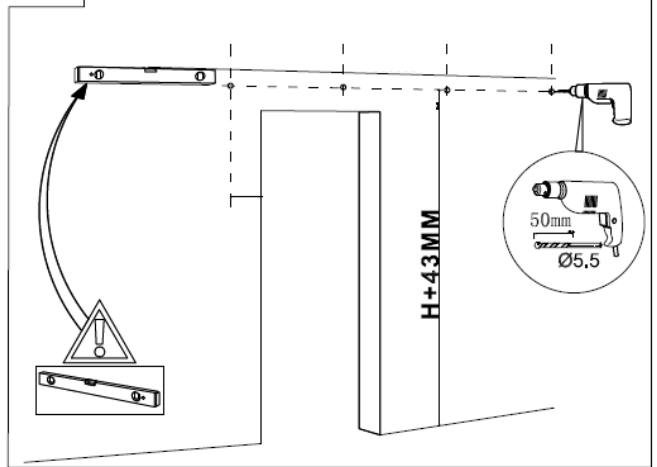

TRACK INSTALLATION

1A For masonry Installation

1B For drywall installation with support structure

2A For masonry Installation

2B For drywall installation with support structure

NEW ZEALAND | 0800 10 10 28
 sales@parkwooddoors.co.nz
 parkwooddoors.co.nz
 AUSTRALIA | 1800 681 586
 sales@parkwooddoors.com.au
 parkwooddoors.com.au