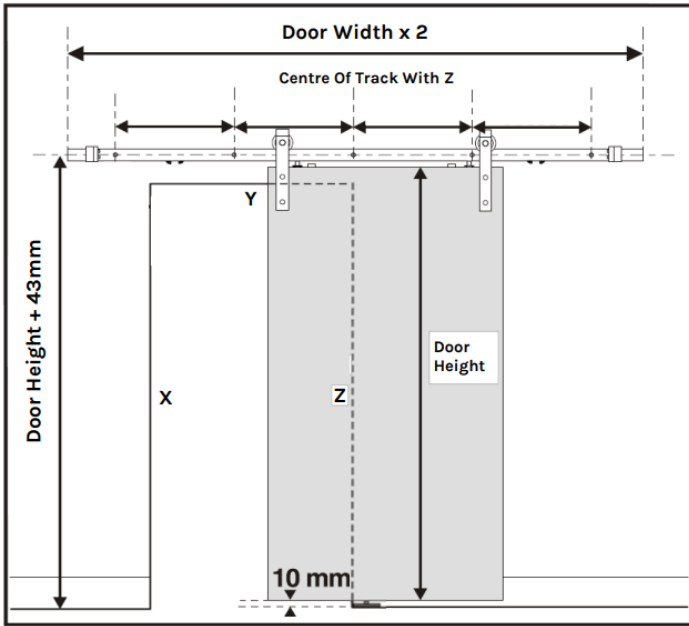

TRACK INSTALLATION

1A For masonry Installation

1B For drywall installation with support structure

2A For masonry Installation

2B For drywall installation with support structure

NEW ZEALAND | 0800 10 10 28
 sales@parkwooddoors.co.nz
 parkwooddoors.co.nz
 AUSTRALIA | 1800 681 586
 sales@parkwooddoors.com.au
 parkwooddoors.com.au