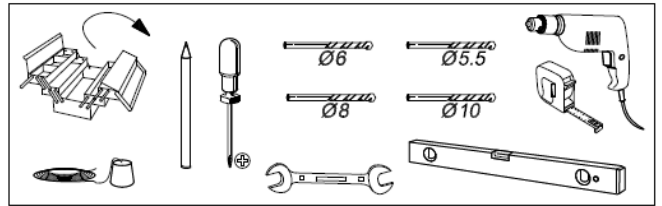

TRACK INSTALLATION

1A For masonry Installation

1B For drywall installation with support structure

2A For masonry Installation

2B For drywall installation with support structure

NEW ZEALAND | 0800 10 10 28
 sales@parkwooddoors.co.nz
 parkwooddoors.co.nz
 AUSTRALIA | 1800 681 586
 sales@parkwooddoors.com.au
 parkwooddoors.com.au