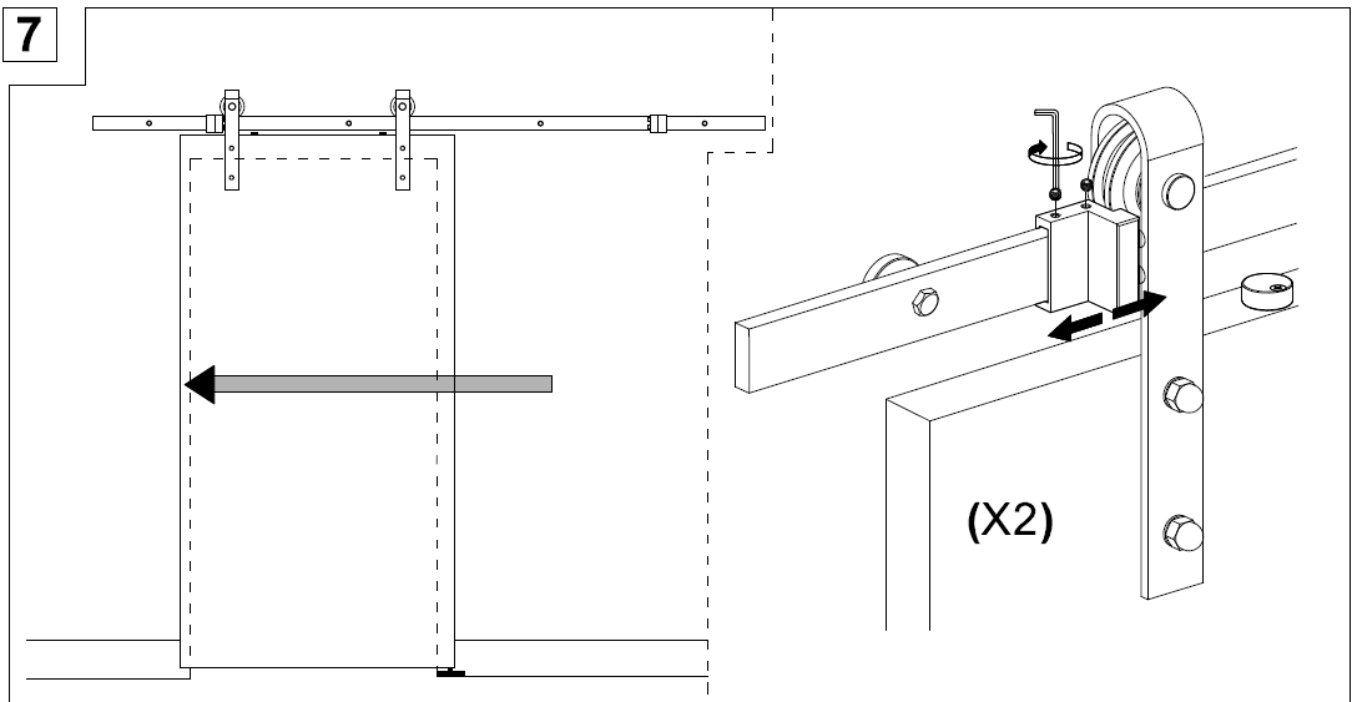

TRACK INSTALLATION

1A For masonry Installation

1B For drywall installation with support structure

2A For masonry Installation

2B For drywall installation with support structure

NEW ZEALAND | 0800 10 10 28
 sales@parkwooddoors.co.nz
 parkwooddoors.co.nz
 AUSTRALIA | 1800 681 586
 sales@parkwooddoors.com.au
 parkwooddoors.com.au