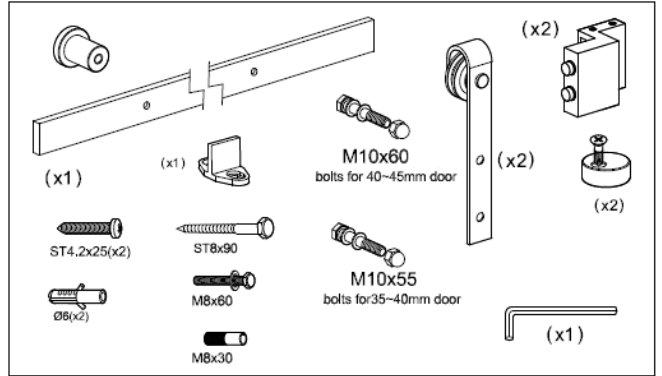

TRACK INSTALLATION

1A For masonry Installation

1B For drywall installation with support structure

2A For masonry Installation

2B For drywall installation with support structure

NEW ZEALAND | 0800 10 10 28
 sales@parkwooddoors.co.nz
 parkwooddoors.co.nz
 AUSTRALIA | 1800 681 586
 sales@parkwooddoors.com.au
 parkwooddoors.com.au