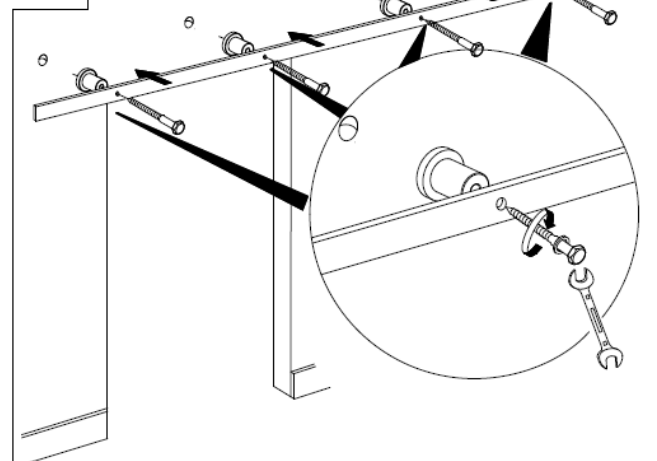

TRACK INSTALLATION

1A For masonry Installation

1B For drywall installation with support structure

2A For masonry Installation

2B For drywall installation with support structure

NEW ZEALAND | 0800 10 10 28
 sales@parkwooddoors.co.nz
 parkwooddoors.co.nz
 AUSTRALIA | 1800 681 586
 sales@parkwooddoors.com.au
 parkwooddoors.com.au