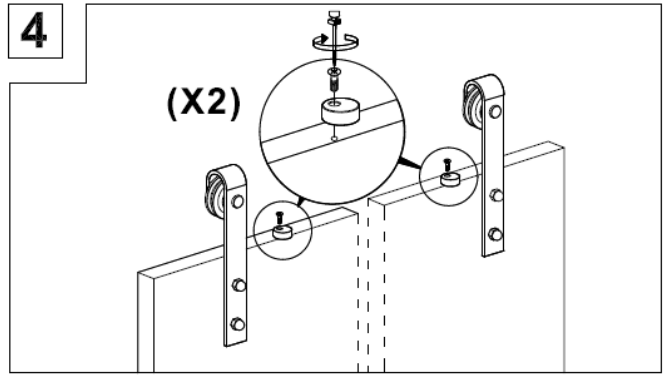

TRACK INSTALLATION

1A For masonry Installation

1B For drywall installation with support structure

2A For masonry Installation

2B For drywall installation with support structure

NEW ZEALAND | 0800 10 10 28
 sales@parkwooddoors.co.nz
 parkwooddoors.co.nz
 AUSTRALIA | 1800 681 586
 sales@parkwooddoors.com.au
 parkwooddoors.com.au