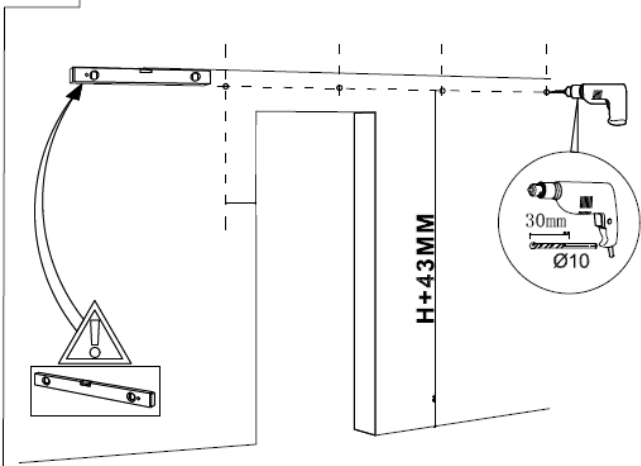

TRACK INSTALLATION

1A For masonry Installation

1B For drywall installation with support structure

2A For masonry Installation

2B For drywall installation with support structure

NEW ZEALAND | 0800 10 10 28
 sales@parkwooddoors.co.nz
 parkwooddoors.co.nz
 AUSTRALIA | 1800 681 586
 sales@parkwooddoors.com.au
 parkwooddoors.com.au