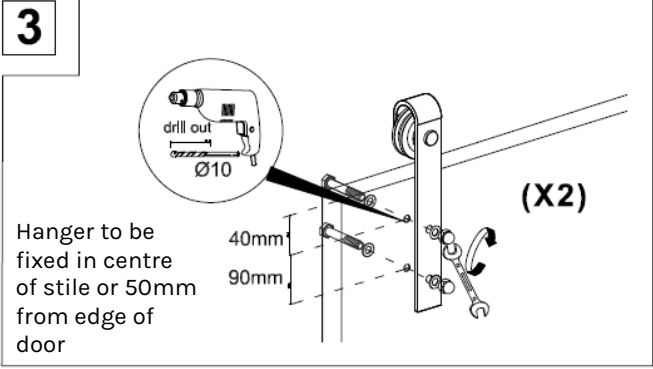

TRACK INSTALLATION

1A For masonry Installation

1B For drywall installation with support structure

2A For masonry Installation

2B For drywall installation with support structure

NEW ZEALAND | 0800 10 10 28
 sales@parkwooddoors.co.nz
 parkwooddoors.co.nz
 AUSTRALIA | 1800 681 586
 sales@parkwooddoors.com.au
 parkwooddoors.com.au