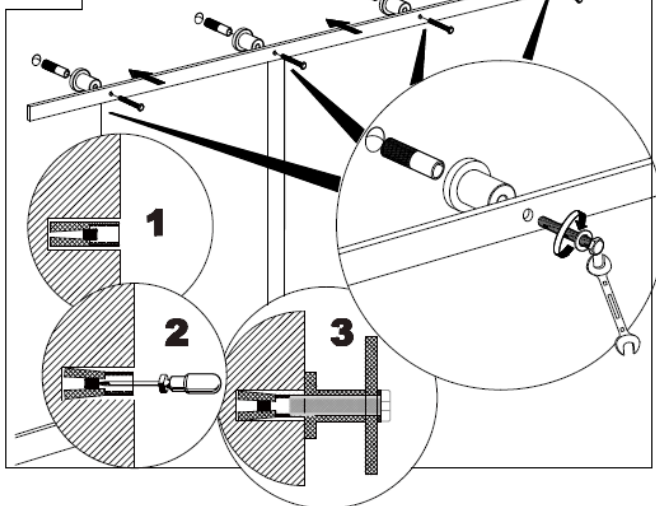

TRACK INSTALLATION

1A For masonry Installation

1B For drywall installation with support structure

2A For masonry Installation

2B For drywall installation with support structure

NEW ZEALAND | 0800 10 10 28
 sales@parkwooddoors.co.nz
 parkwooddoors.co.nz
 AUSTRALIA | 1800 681 586
 sales@parkwooddoors.com.au
 parkwooddoors.com.au