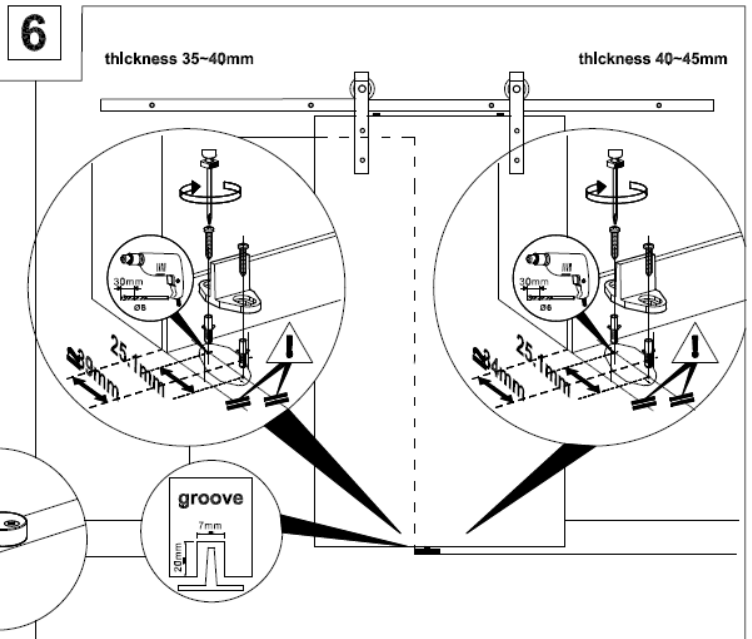

TRACK INSTALLATION

1A For masonry Installation

1B For drywall installation with support structure

2A For masonry Installation

2B For drywall installation with support structure

NEW ZEALAND | 0800 10 10 28
 sales@parkwooddoors.co.nz
 parkwooddoors.co.nz
 AUSTRALIA | 1800 681 586
 sales@parkwooddoors.com.au
 parkwooddoors.com.au