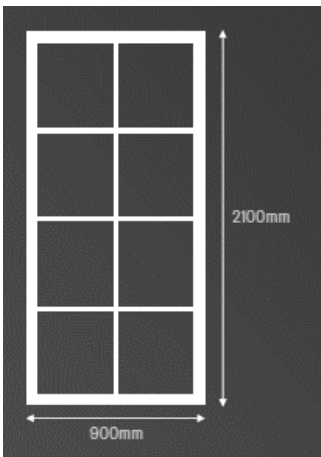

BLACK METAL BARN DOOR

Available as an 8-lite at 2100 x 900mm and a 12-lite at 2100 x 1200mm only.

PLCF82100900

Suitable for top hanging only.

Machined to suit barn door tracks.
Industrial black finish.
6mm transparent tempered glass.
Pack includes floor guides to suit.
Track/rollers not included.
Pack includes floor guides to suit.