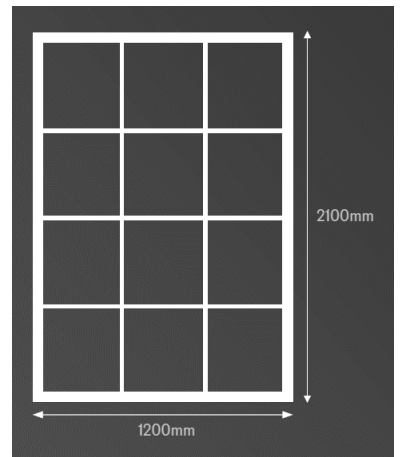

BLACK METAL BARN DOOR

Available as an 8-lite at 2100 x 900mm and a 12-lite at 2100 x 1200mm only.

PLCF82100900

Suitable for top hanging only.

Machined to suit barn door tracks.
Industrial black finish.
6mm transparent tempered glass.
Pack includes floor guides to suit.
Track/rollers not included.
Pack includes floor guides to suit.