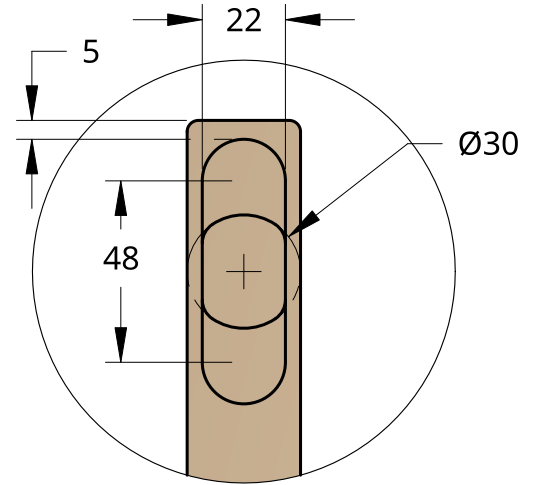

NEW ZEALAND | 0800 10 10 28
 sales@parkwooddoors.co.nz
 parkwooddoors.co.nz

AUSTRALIA | 1800 681 586
 sales@parkwooddoors.com.au
 parkwooddoors.com.au

DETAIL A
 SCALE 1:2

Product Variations

Code	A	B	C
HAN71800A	1800	750	300
HAN72000A	2000	825	350
HAN72200A	2200	900	400
HAN72400A	2400	975	450

Product Description:

Long WOODEN SLAT HANDLE

Product Code:	SEE TABLE	Date:	05/04/2023
Material:	TIMBER	Units:	EACH

NEW ZEALAND | 0800 10 10 28
 sales@parkwooddoors.co.nz
 parkwooddoors.co.nz

AUSTRALIA | 1800 681 586
 sales@parkwooddoors.com.au
 parkwooddoors.com.au