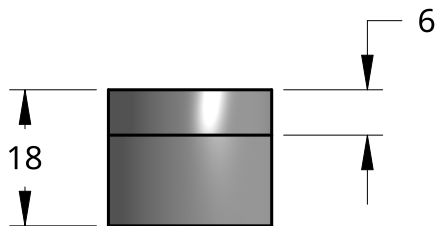

Product Description:

Long WOODEN SLAT HANDLE

Product Code:	SEE TABLE	Date:	05/04/2023
Material:	TIMBER	Units:	EACH

NEW ZEALAND | 0800 10 10 28
 sales@parkwooddoors.co.nz
 parkwooddoors.co.nz

AUSTRALIA | 1800 681 586
 sales@parkwooddoors.com.au
 parkwooddoors.com.au