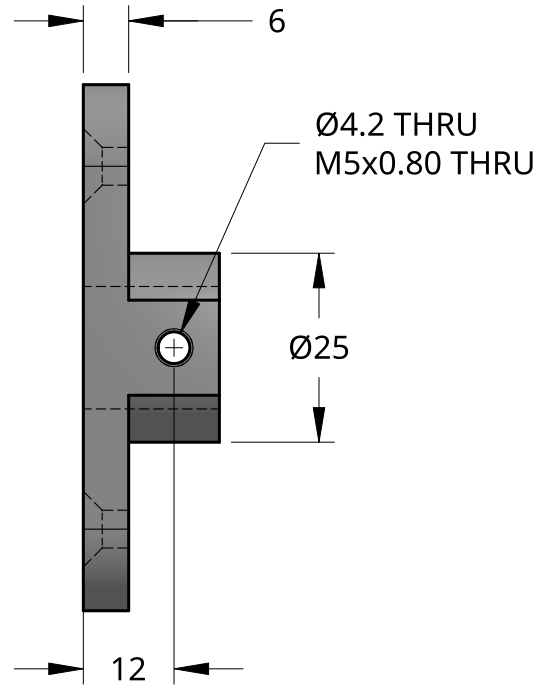

Product Description:

Long WOODEN SLAT HANDLE

Product Code:	SEE TABLE	Date:	05/04/2023
Material:	TIMBER	Units:	EACH

NEW ZEALAND | 0800 10 10 28
 sales@parkwooddoors.co.nz
 parkwooddoors.co.nz

AUSTRALIA | 1800 681 586
 sales@parkwooddoors.com.au
 parkwooddoors.com.au