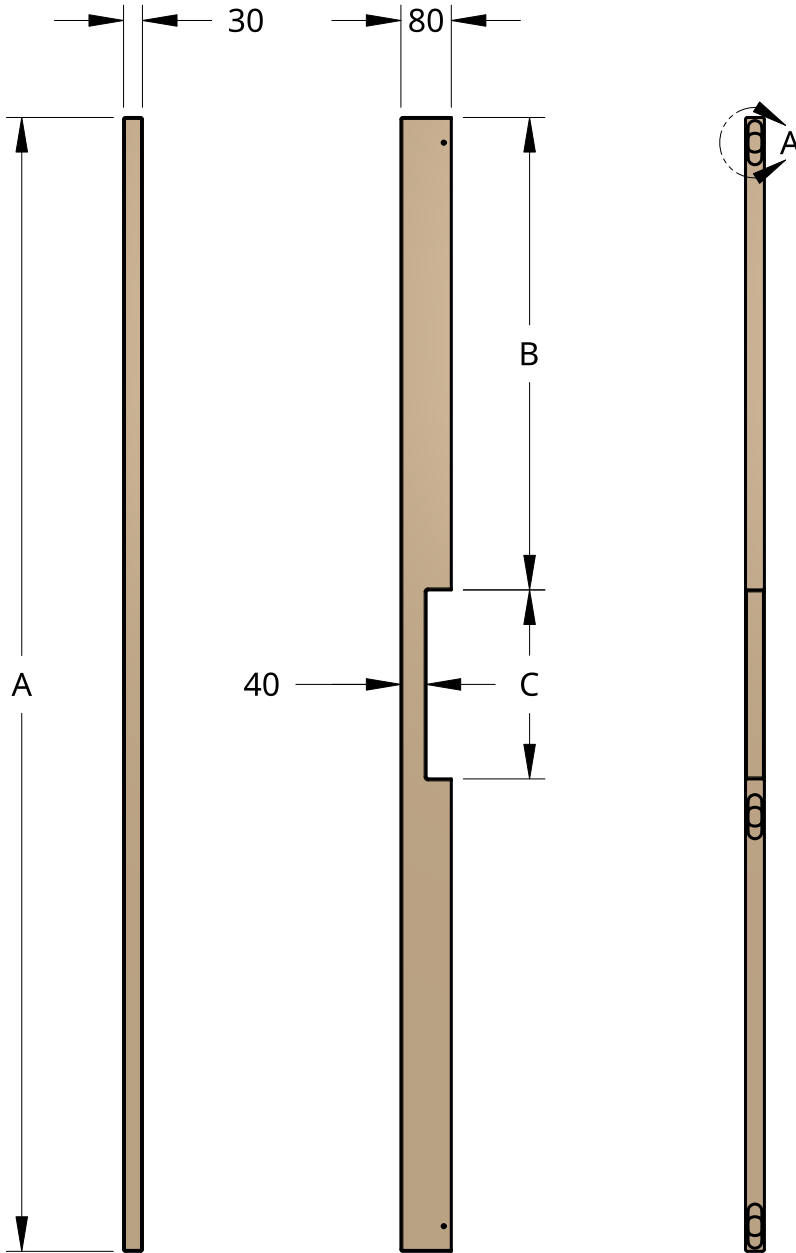

NEW ZEALAND | 0800 10 10 28
 sales@parkwooddoors.co.nz
 parkwooddoors.co.nz

AUSTRALIA | 1800 681 586
 sales@parkwooddoors.com.au
 parkwooddoors.com.au

DETAIL A
 SCALE 1:2

Product Variations

Code	A	B	C
HAN71800A	1800	750	300
HAN72000A	2000	825	350
HAN72200A	2200	900	400
HAN72400A	2400	975	450

Product Description:

Long WOODEN SLAT HANDLE

Product Code:	SEE TABLE	Date:	05/04/2023
Material:	TIMBER	Units:	EACH

NEW ZEALAND | 0800 10 10 28
 sales@parkwooddoors.co.nz
 parkwooddoors.co.nz

AUSTRALIA | 1800 681 586
 sales@parkwooddoors.com.au
 parkwooddoors.com.au

Product Description:			
HANDLE SPIGOT			
Product Code:		Date:	05/04/2023
Material:		Units:	EACH