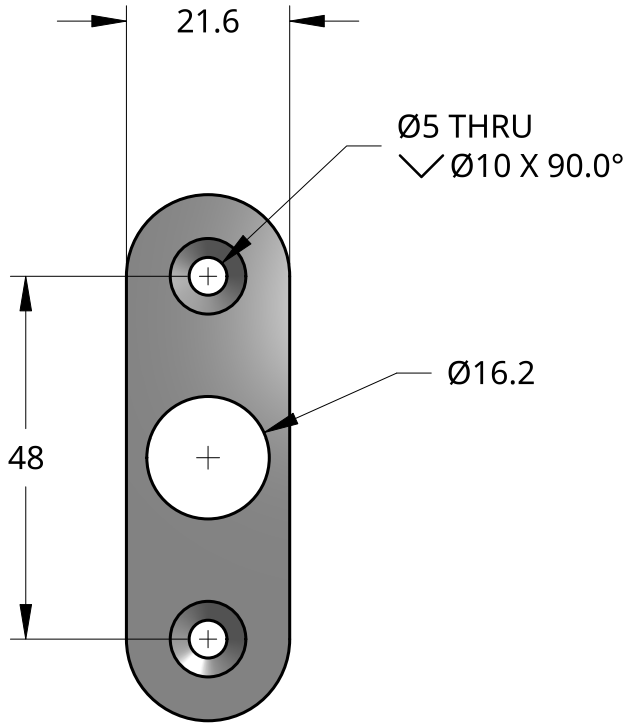

NEW ZEALAND | 0800 10 10 28
 sales@parkwooddoors.co.nz
 parkwooddoors.co.nz

AUSTRALIA | 1800 681 586
 sales@parkwooddoors.com.au
 parkwooddoors.com.au

DETAIL A
 SCALE 1:2

Product Variations

Code	A	B	C
HAN71800A	1800	750	300
HAN72000A	2000	825	350
HAN72200A	2200	900	400
HAN72400A	2400	975	450

Product Description:

Long WOODEN SLAT HANDLE

Product Code:	SEE TABLE	Date:	05/04/2023
Material:	TIMBER	Units:	EACH

NEW ZEALAND | 0800 10 10 28
 sales@parkwooddoors.co.nz
 parkwooddoors.co.nz

AUSTRALIA | 1800 681 586
 sales@parkwooddoors.com.au
 parkwooddoors.com.au

Product Description:			
HANDLE SPIGOT			
Product Code:		Date:	05/04/2023
Material:		Units:	EACH