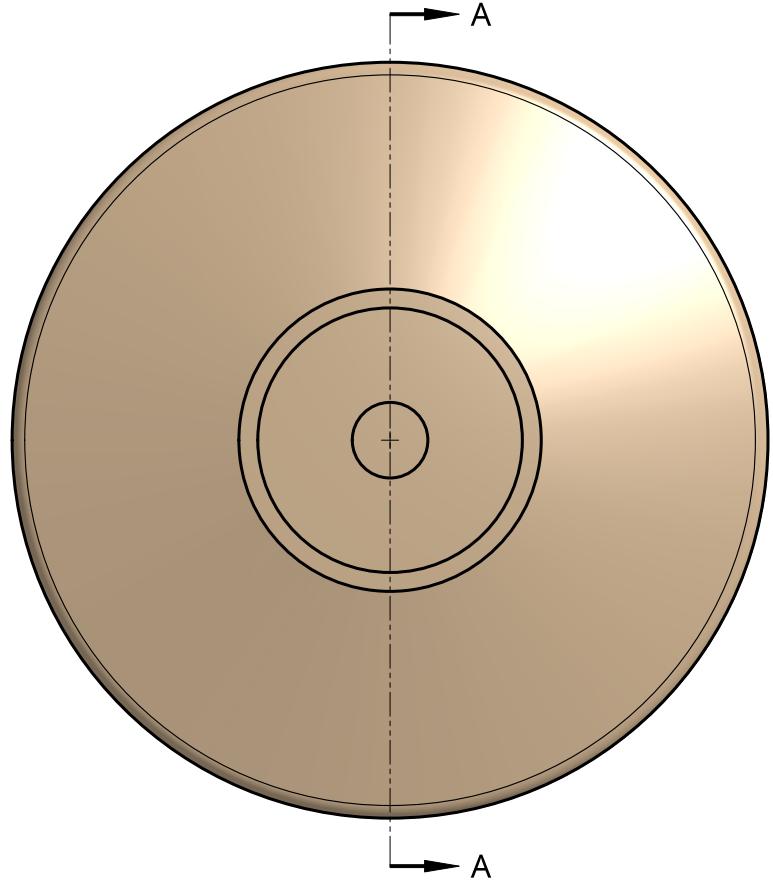

SECTION A - A

Product Code	A	B
	Ø200	Ø80
	Ø300	Ø130

Product Description:			
ROUND PULL HANDLES			
Product Code:		Date:	02/19/2023
Material:	TIMBER	Units:	EACH