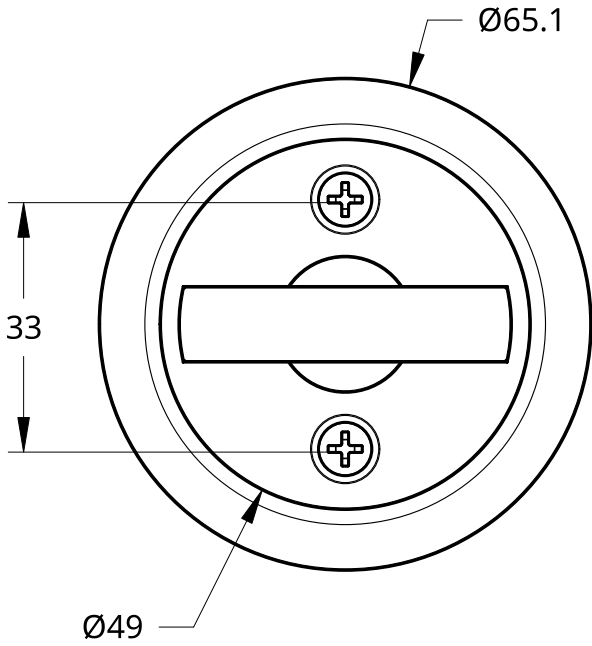

NEW ZEALAND | 0800 10 10 28
 sales@parkwooddoors.co.nz
 parkwooddoors.co.nz

AUSTRALIA | 1800 681 586
 sales@parkwooddoors.com.au
 parkwooddoors.com.au

Product Description:			
Lemaar Square Cavity Slider Latch			
Product Code:	Lemaar Latch	Date:	03/14/2022
Material:		Units:	EACH

Product Description:			
Machining Details			
Product Code:	Leemar	Date:	03/14/2022
Material:		Units:	EACH