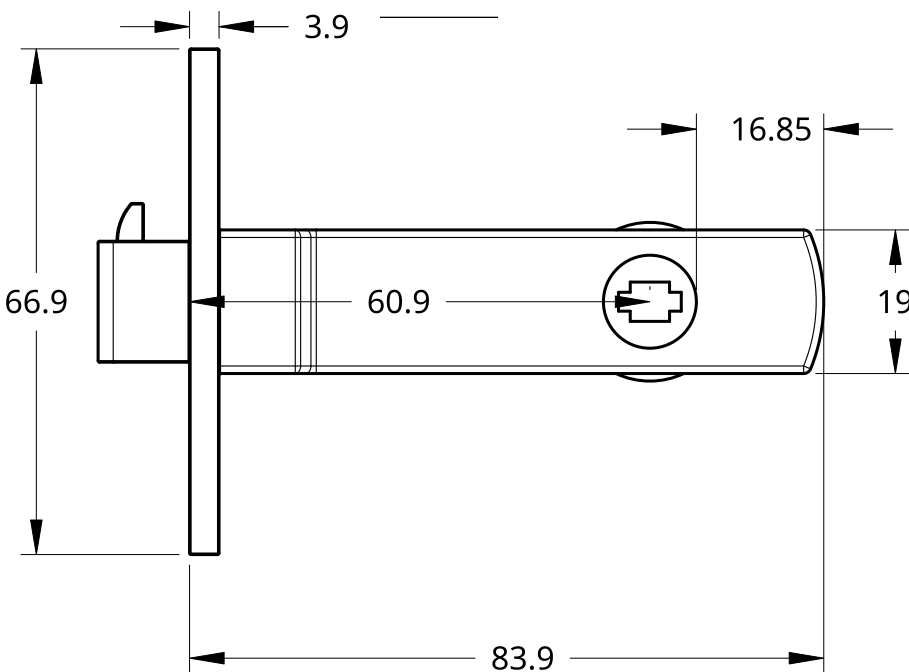

NEW ZEALAND | 0800 10 10 28
 sales@parkwooddoors.co.nz
 parkwooddoors.co.nz

AUSTRALIA | 1800 681 586
 sales@parkwooddoors.com.au
 parkwooddoors.com.au

Product Description:			
Lemaar Square Cavity Slider Latch			
Product Code:	Lemaar Latch	Date:	03/14/2022
Material:		Units:	EACH

Product Description:			
Machining Details			
Product Code:	Leemar	Date:	03/14/2022
Material:		Units:	EACH