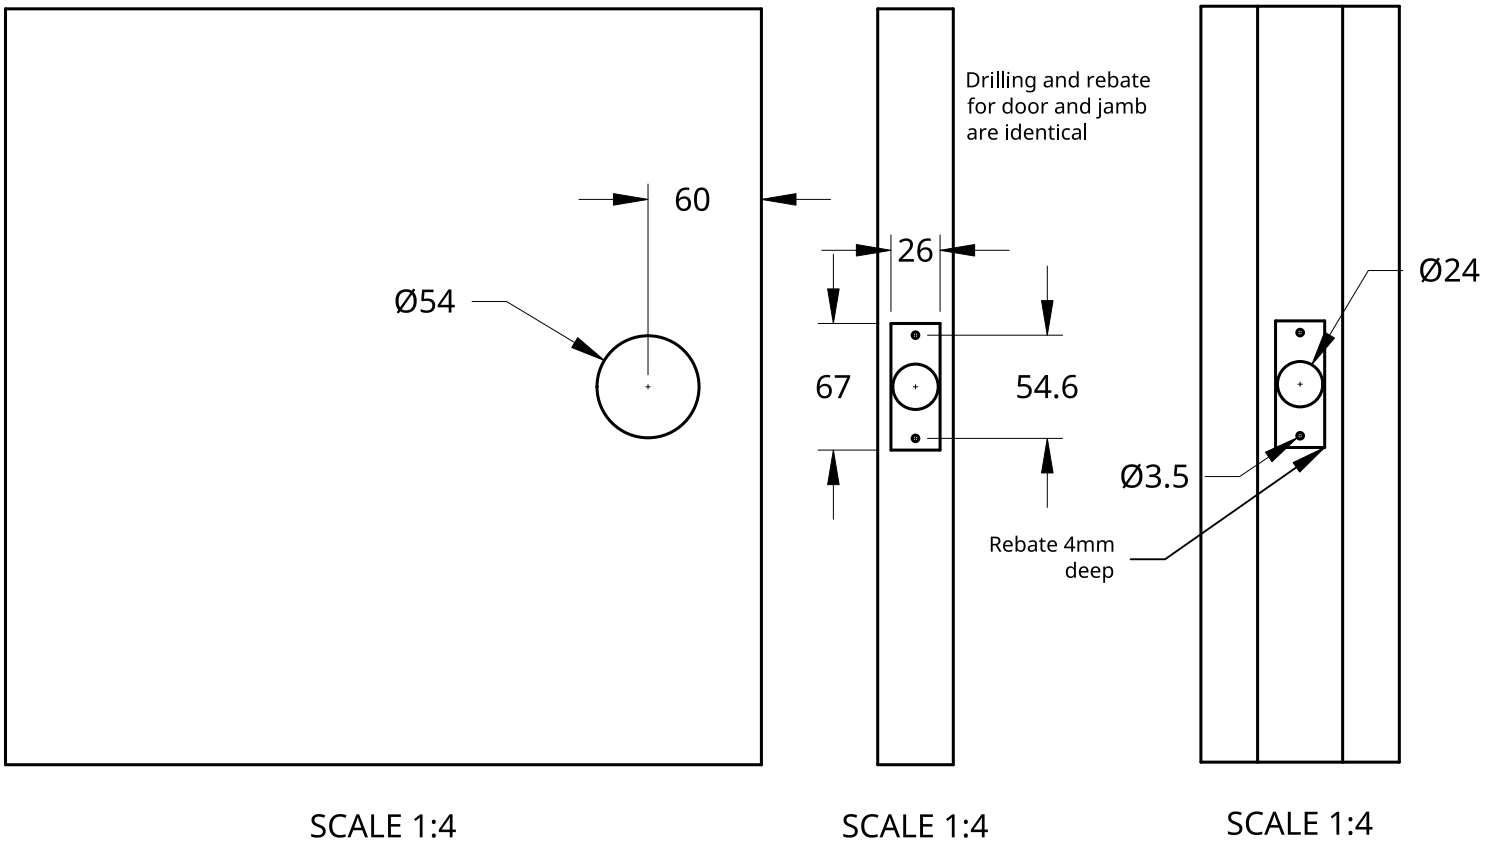

NEW ZEALAND | 0800 10 10 28
 sales@parkwooddoors.co.nz
 parkwooddoors.co.nz

AUSTRALIA | 1800 681 586
 sales@parkwooddoors.com.au
 parkwooddoors.com.au

Product Description:			
Lemaar Square Cavity Slider Latch			
Product Code:	Lemaar Latch	Date:	03/14/2022
Material:		Units:	EACH

Product Description:			
Machining Details			
Product Code:	Leemar	Date:	03/14/2022
Material:		Units:	EACH