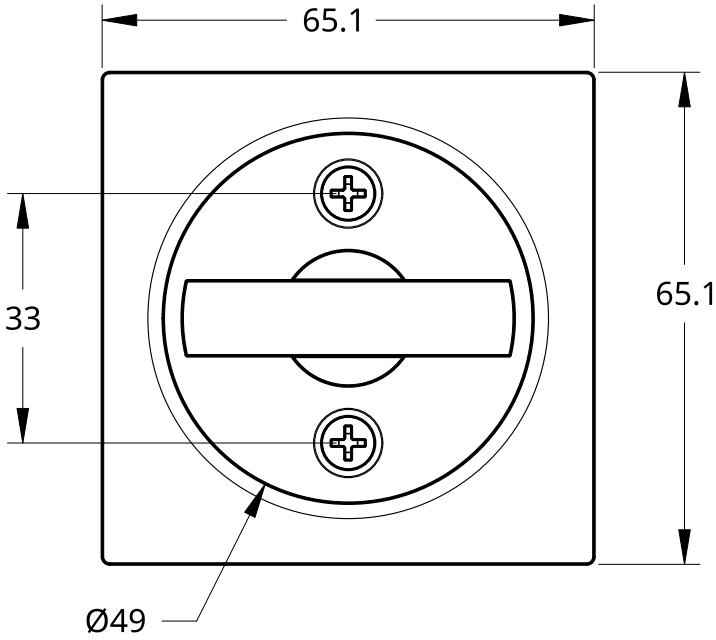

NEW ZEALAND | 0800 10 10 28
 sales@parkwooddoors.co.nz
 parkwooddoors.co.nz

AUSTRALIA | 1800 681 586
 sales@parkwooddoors.com.au
 parkwooddoors.com.au

Product Description:			
Lemaar Square Cavity Slider Latch			
Product Code:	Lemaar Latch	Date:	03/14/2022
Material:		Units:	EACH

Product Description:			
Machining Details			
Product Code:	Leemar	Date:	03/14/2022
Material:		Units:	EACH