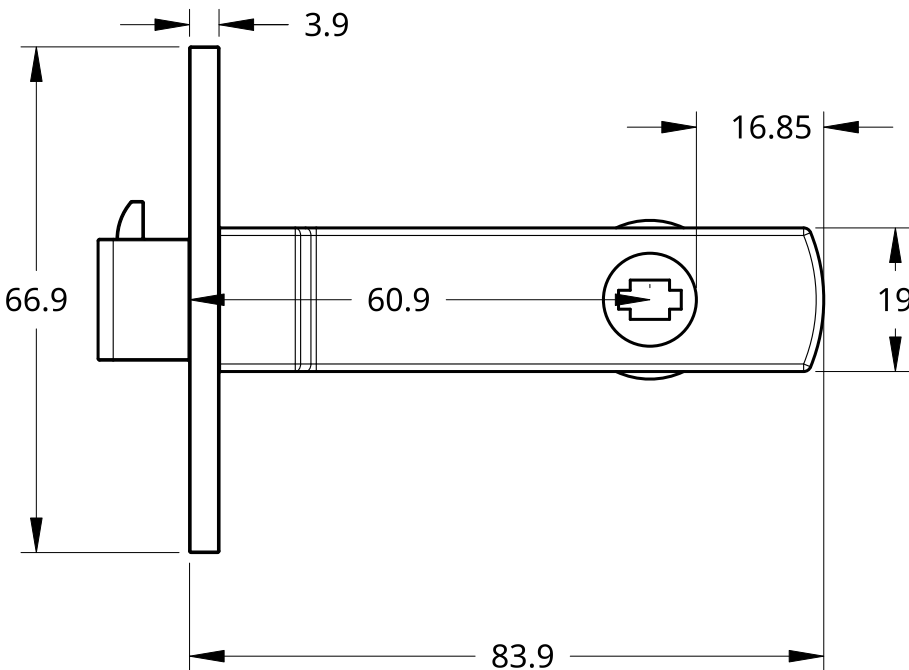

NEW ZEALAND | 0800 10 10 28
 sales@parkwooddoors.co.nz
 parkwooddoors.co.nz

AUSTRALIA | 1800 681 586
 sales@parkwooddoors.com.au
 parkwooddoors.com.au

Product Description:			
Lemaar Square Cavity Slider Latch			
Product Code:	Lemaar Latch	Date:	03/14/2022
Material:		Units:	EACH

Product Description:			
Machining Details			
Product Code:	Leemar	Date:	03/14/2022
Material:		Units:	EACH