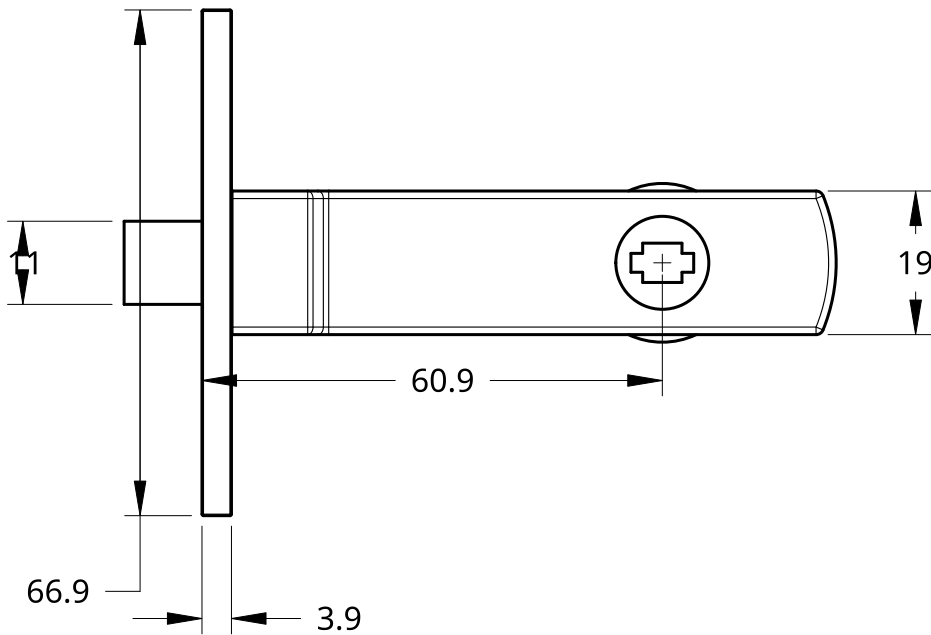

NEW ZEALAND | 0800 10 10 28
 sales@parkwooddoors.co.nz
 parkwooddoors.co.nz

AUSTRALIA | 1800 681 586
 sales@parkwooddoors.com.au
 parkwooddoors.com.au

Product Description:			
Lemaar Square Privacy Bolt			
Product Code:	Lemaar Latch	Date:	03/14/2022
Material:		Units:	EACH

Product Description:			
Machining Details			
Product Code:	Leemar	Date:	03/14/2022
Material:		Units:	EACH