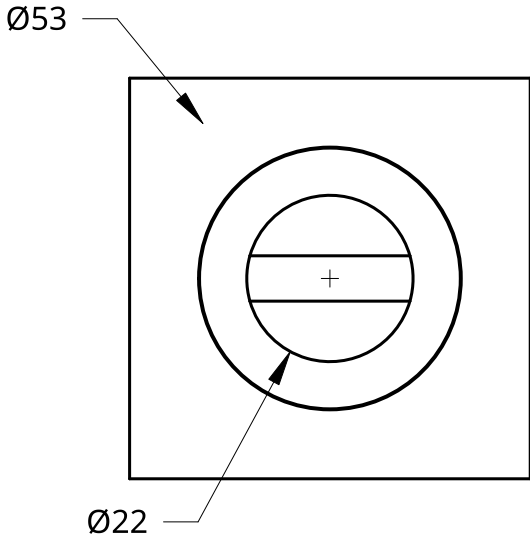

NEW ZEALAND | 0800 10 10 28
 sales@parkwooddoors.co.nz
 parkwooddoors.co.nz

AUSTRALIA | 1800 681 586
 sales@parkwooddoors.com.au
 parkwooddoors.com.au

Product Description:			
Lemaar Square Privacy Bolt			
Product Code:	Lemaar Latch	Date:	03/14/2022
Material:		Units:	EACH

Product Description:			
Machining Details			
Product Code:	Leemar	Date:	03/14/2022
Material:		Units:	EACH