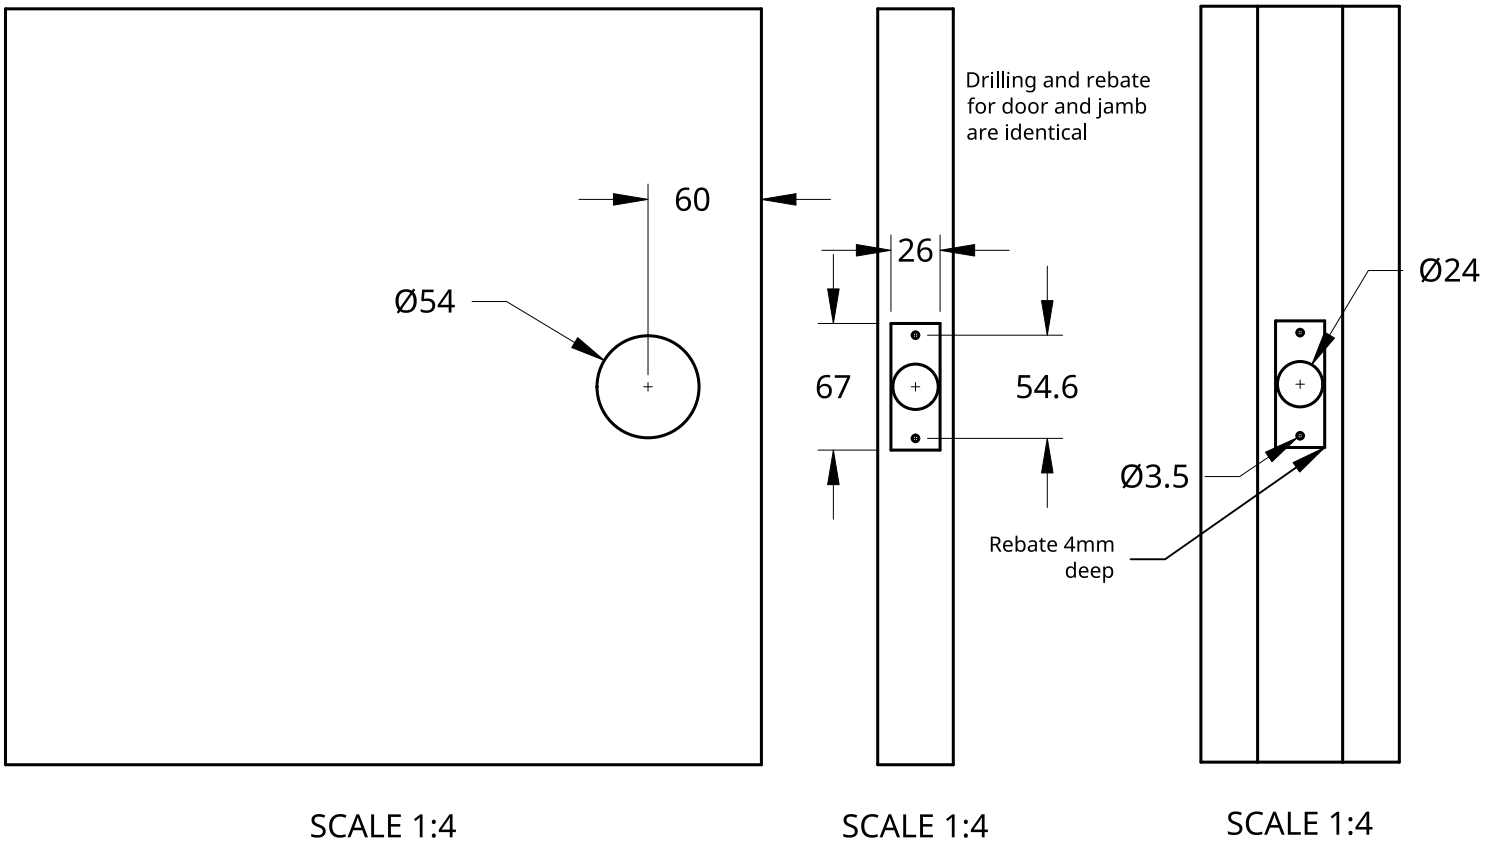

NEW ZEALAND | 0800 10 10 28
 sales@parkwooddoors.co.nz
 parkwooddoors.co.nz

AUSTRALIA | 1800 681 586
 sales@parkwooddoors.com.au
 parkwooddoors.com.au

Product Description:			
Lemaar Square Privacy Bolt			
Product Code:	Lemaar Latch	Date:	03/14/2022
Material:		Units:	EACH

Product Description:			
Machining Details			
Product Code:	Leemar	Date:	03/14/2022
Material:		Units:	EACH