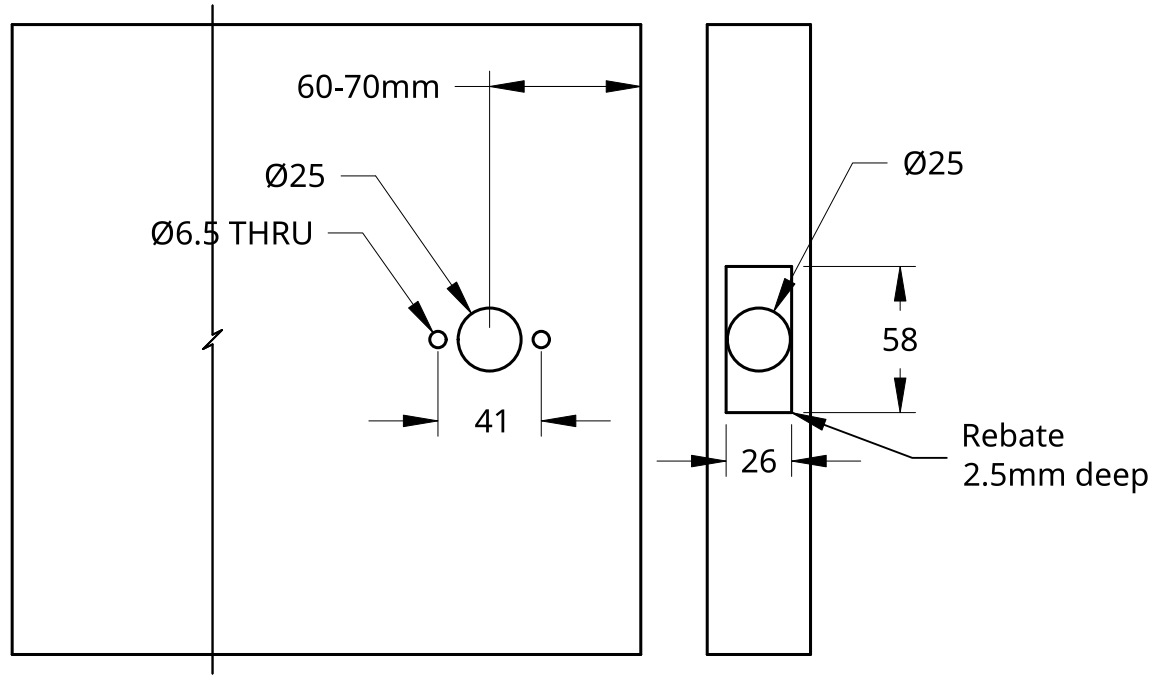

NEW ZEALAND | 0800 10 10 28
 sales@parkwooddoors.co.nz
 parkwooddoors.co.nz

AUSTRALIA | 1800 681 586
 sales@parkwooddoors.com.au
 parkwooddoors.com.au

SCALE 1:1

60 - 70
 SCALE 1:1

SCALE 1:1

Product Description:			
Lemaar Javae Passage Latch			
Product Code:	Javae Passage	Date:	02/08/2022
Material:		Units:	EACH

Door Drilling

Jamb Drilling

Product Description:

Lemaar Javae Passage Drill-Out

Product Code:	Leemar Javae	Date:	02/08/2022
Material:		Units:	EACH