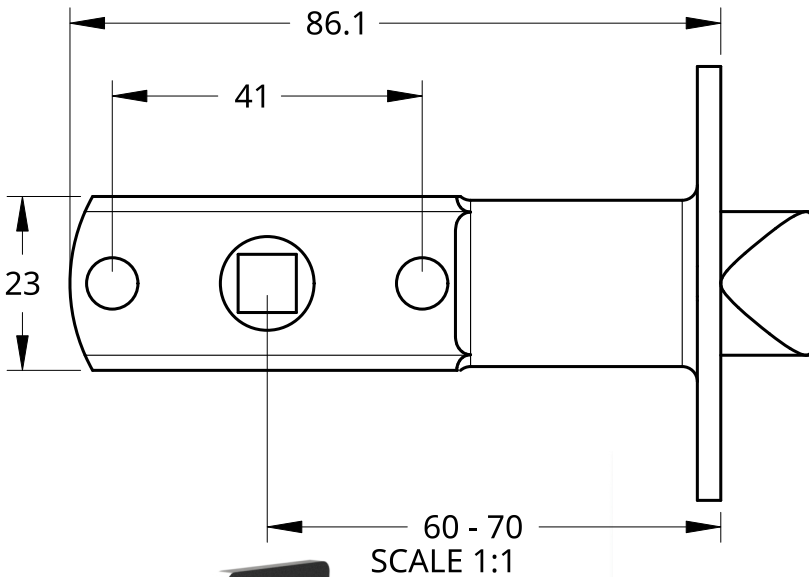

NEW ZEALAND | 0800 10 10 28
 sales@parkwooddoors.co.nz
 parkwooddoors.co.nz

AUSTRALIA | 1800 681 586
 sales@parkwooddoors.com.au
 parkwooddoors.com.au

SCALE 1:1

60 - 70
 SCALE 1:1

SCALE 1:1

Product Description:			
Lemaar Javae Passage Latch			
Product Code:	Javae Passage	Date:	02/08/2022
Material:		Units:	EACH

Door Drilling

Jamb Drilling

Product Description:

Lemaar Javae Passage Drill-Out

Product Code:	Leemar Javae	Date:	02/08/2022
Material:		Units:	EACH