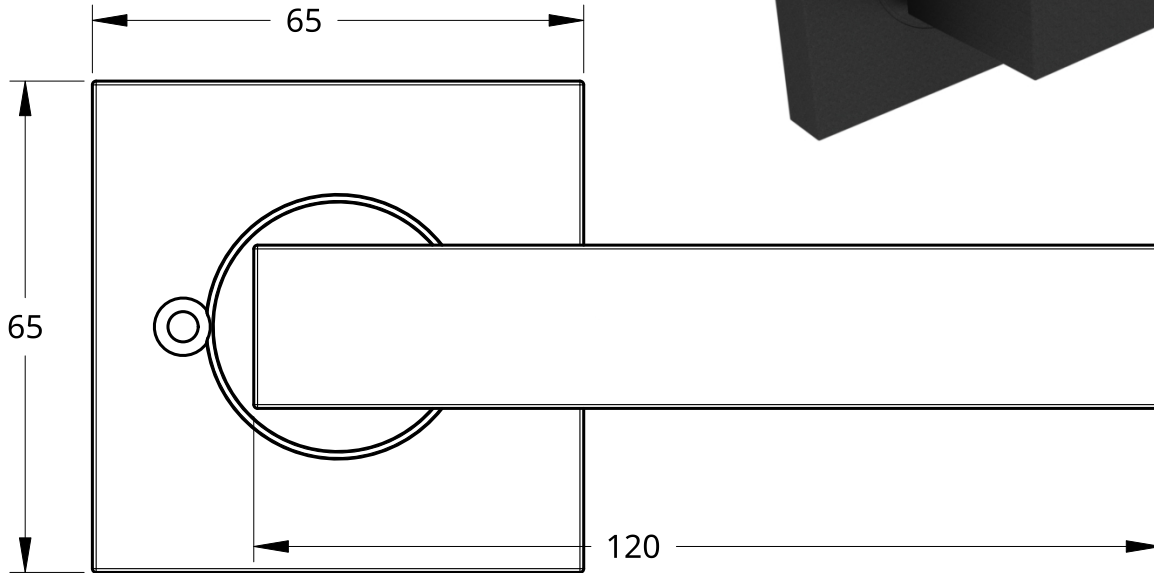

NEW ZEALAND | 0800 10 10 28
 sales@parkwooddoors.co.nz
 parkwooddoors.co.nz

AUSTRALIA | 1800 681 586
 sales@parkwooddoors.com.au
 parkwooddoors.com.au

SCALE 1:1

60 - 70
 SCALE 1:1

SCALE 1:1

Product Description:			
Lemaar Javae Passage Latch			
Product Code:	Javae Passage	Date:	02/08/2022
Material:		Units:	EACH

Door Drilling

Jamb Drilling

Product Description:

Lemaar Javae Passage Drill-Out

Product Code:	Leemar Javae	Date:	02/08/2022
Material:		Units:	EACH