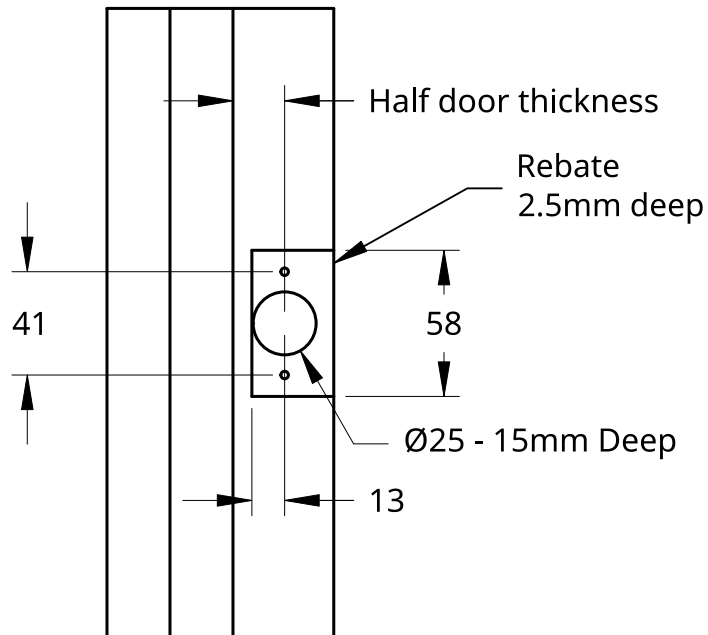

NEW ZEALAND | 0800 10 10 28
 sales@parkwooddoors.co.nz
 parkwooddoors.co.nz

AUSTRALIA | 1800 681 586
 sales@parkwooddoors.com.au
 parkwooddoors.com.au

SCALE 1:1

60 - 70
 SCALE 1:1

SCALE 1:1

Product Description:			
Lemaar Javae Passage Latch			
Product Code:	Javae Passage	Date:	02/08/2022
Material:		Units:	EACH

Door Drilling

Jamb Drilling

Product Description:

Lemaar Javae Passage Drill-Out

Product Code:	Leemar Javae	Date:	02/08/2022
Material:		Units:	EACH