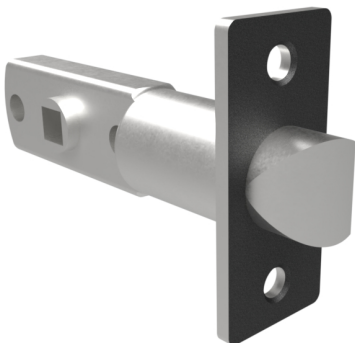

NEW ZEALAND | 0800 10 10 28
 sales@parkwooddoors.co.nz
 parkwooddoors.co.nz

AUSTRALIA | 1800 681 586
 sales@parkwooddoors.com.au
 parkwooddoors.com.au

SCALE 1:1

60 - 70
 SCALE 1:1

SCALE 1:1

Product Description:			
Lemaar Javae Passage Latch			
Product Code:	Javae Passage	Date:	02/08/2022
Material:		Units:	EACH

Door Drilling

Jamb Drilling

Product Description:

Lemaar Javae Passage Drill-Out

Product Code:	Leemar Javae	Date:	02/08/2022
Material:		Units:	EACH