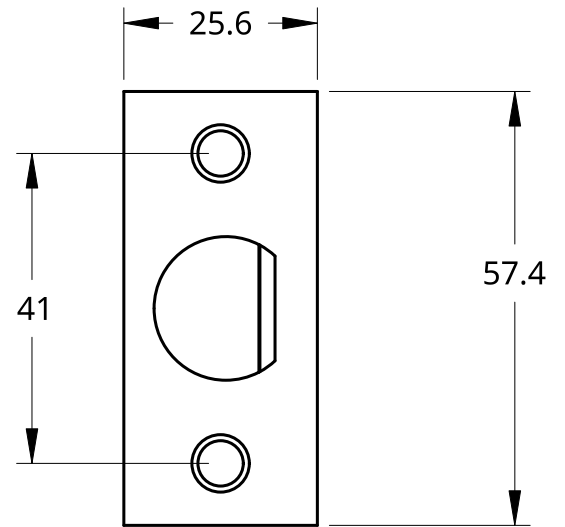

NEW ZEALAND | 0800 10 10 28
 sales@parkwooddoors.co.nz
 parkwooddoors.co.nz

AUSTRALIA | 1800 681 586
 sales@parkwooddoors.com.au
 parkwooddoors.com.au

SCALE 1:1

60 - 70
 SCALE 1:1

SCALE 1:1

Product Description:			
Lemaar Javae Passage Latch			
Product Code:	Javae Passage	Date:	02/08/2022
Material:		Units:	EACH

Door Drilling

Jamb Drilling

Product Description:

Lemaar Javae Passage Drill-Out

Product Code:	Leemar Javae	Date:	02/08/2022
Material:		Units:	EACH