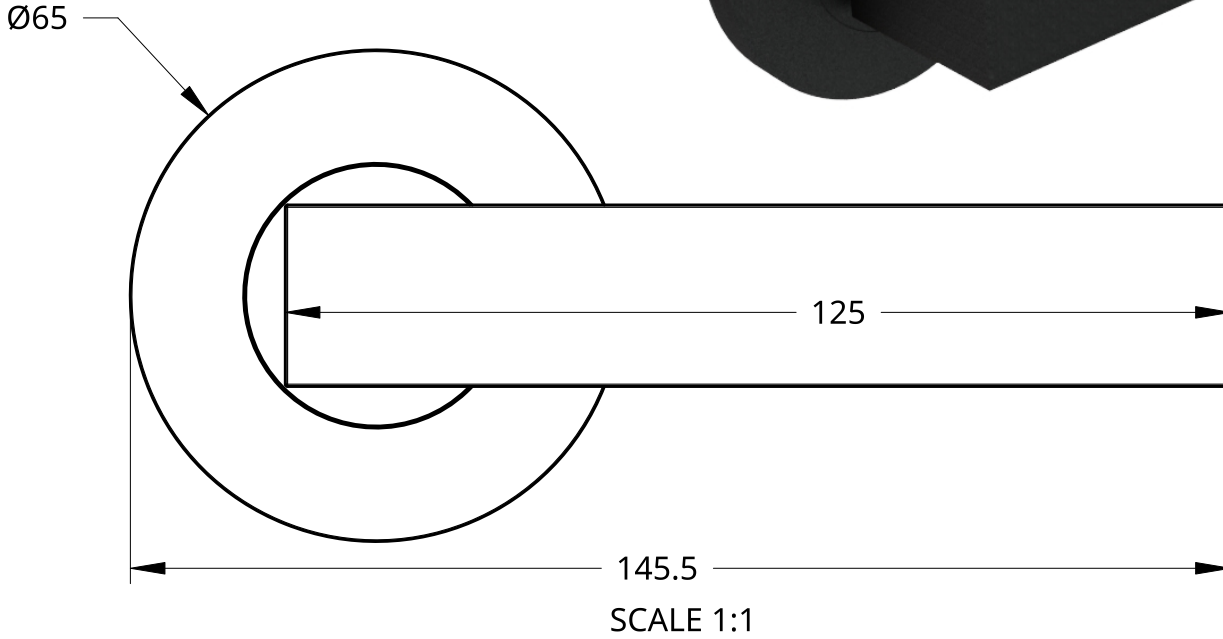

NEW ZEALAND | 0800 10 10 28
 sales@parkwooddoors.co.nz
 parkwooddoors.co.nz

AUSTRALIA | 1800 681 586
 sales@parkwooddoors.com.au
 parkwooddoors.com.au

Product Description:			
Lemaar Zalla Passage Latch			
Product Code:	Javea Passage	Date:	02/08/2022
Material:		Units:	EACH

Door Drilling

Jamb Drilling

Product Description:

Lemaar Zalla Passage Drill-Out

Product Code:	Leemar Javea	Date:	02/08/2022
Material:		Units:	EACH