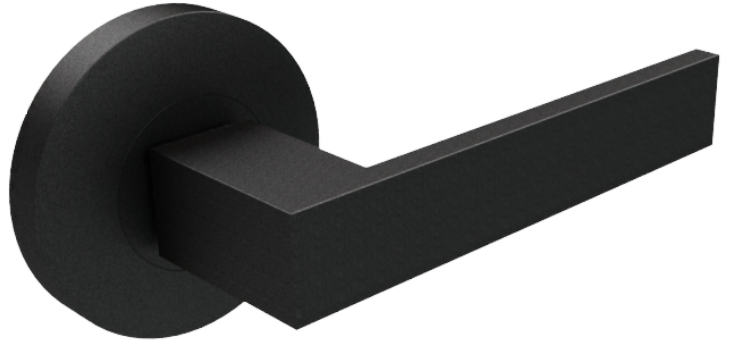

NEW ZEALAND | 0800 10 10 28
 sales@parkwooddoors.co.nz
 parkwooddoors.co.nz

AUSTRALIA | 1800 681 586
 sales@parkwooddoors.com.au
 parkwooddoors.com.au

Product Description:			
Lemaar Zalla Passage Latch			
Product Code:	Javea Passage	Date:	02/08/2022
Material:		Units:	EACH

Door Drilling

Jamb Drilling

Product Description:

Lemaar Zalla Passage Drill-Out

Product Code:	Leemar Javea	Date:	02/08/2022
Material:		Units:	EACH