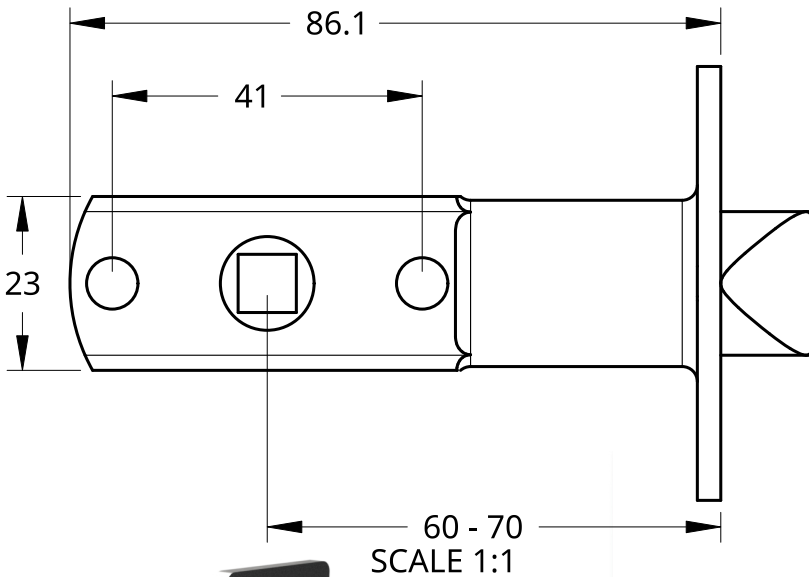

NEW ZEALAND | 0800 10 10 28
 sales@parkwooddoors.co.nz
 parkwooddoors.co.nz

AUSTRALIA | 1800 681 586
 sales@parkwooddoors.com.au
 parkwooddoors.com.au

Product Description:			
Lemaar Zalla Passage Latch			
Product Code:	Javea Passage	Date:	02/08/2022
Material:		Units:	EACH

Door Drilling

Jamb Drilling

Product Description:

Lemaar Zalla Passage Drill-Out

Product Code:	Leemar Javea	Date:	02/08/2022
Material:		Units:	EACH