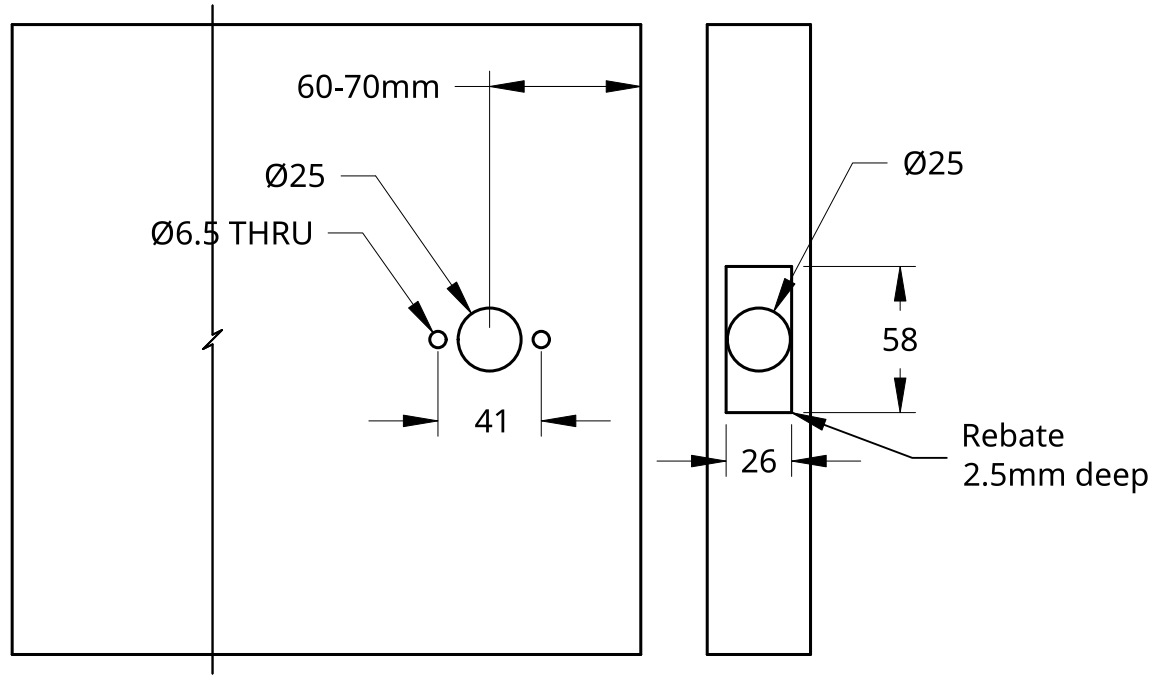

NEW ZEALAND | 0800 10 10 28
 sales@parkwooddoors.co.nz
 parkwooddoors.co.nz

AUSTRALIA | 1800 681 586
 sales@parkwooddoors.com.au
 parkwooddoors.com.au

Product Description:			
Lemaar Zalla Passage Latch			
Product Code:	Javea Passage	Date:	02/08/2022
Material:		Units:	EACH

Door Drilling

Jamb Drilling

Product Description:

Lemaar Zalla Passage Drill-Out

Product Code:	Leemar Javea	Date:	02/08/2022
Material:		Units:	EACH