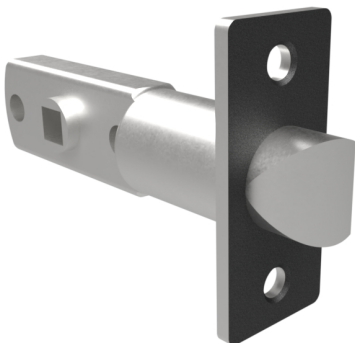

NEW ZEALAND | 0800 10 10 28
 sales@parkwooddoors.co.nz
 parkwooddoors.co.nz

AUSTRALIA | 1800 681 586
 sales@parkwooddoors.com.au
 parkwooddoors.com.au

Product Description:			
Lemaar Zalla Passage Latch			
Product Code:	Javea Passage	Date:	02/08/2022
Material:		Units:	EACH

Door Drilling

Jamb Drilling

Product Description:

Lemaar Zalla Passage Drill-Out

Product Code:	Leemar Javea	Date:	02/08/2022
Material:		Units:	EACH