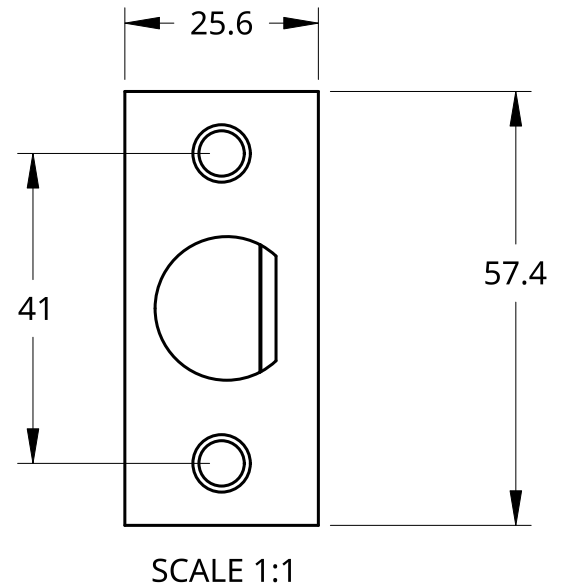

NEW ZEALAND | 0800 10 10 28
 sales@parkwooddoors.co.nz
 parkwooddoors.co.nz

AUSTRALIA | 1800 681 586
 sales@parkwooddoors.com.au
 parkwooddoors.com.au

Product Description:			
Lemaar Zalla Passage Latch			
Product Code:	Javea Passage	Date:	02/08/2022
Material:		Units:	EACH

Door Drilling

Jamb Drilling

Product Description:

Lemaar Zalla Passage Drill-Out

Product Code:	Leemar Javea	Date:	02/08/2022
Material:		Units:	EACH