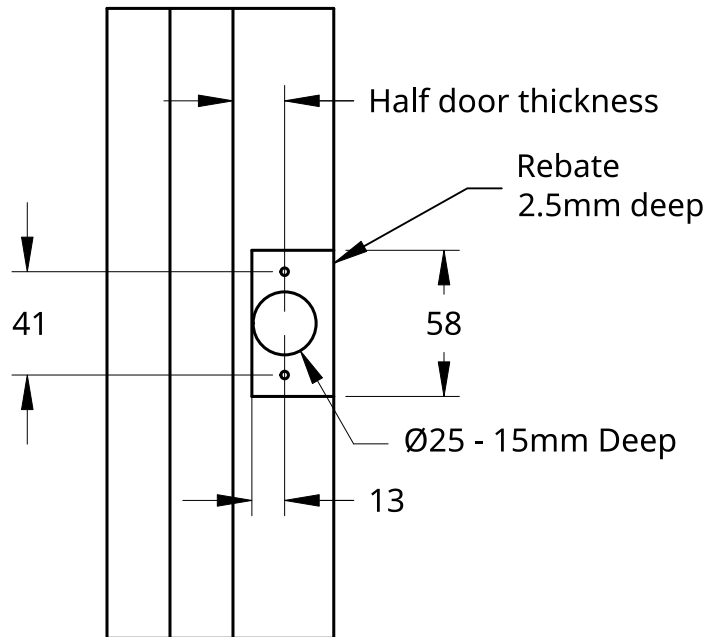

NEW ZEALAND | 0800 10 10 28
 sales@parkwooddoors.co.nz
 parkwooddoors.co.nz

AUSTRALIA | 1800 681 586
 sales@parkwooddoors.com.au
 parkwooddoors.com.au

Product Description:			
Lemaar Zalla Passage Latch			
Product Code:	Javea Passage	Date:	02/08/2022
Material:		Units:	EACH

Door Drilling

Jamb Drilling

Product Description:

Lemaar Zalla Passage Drill-Out

Product Code:	Leemar Javea	Date:	02/08/2022
Material:		Units:	EACH