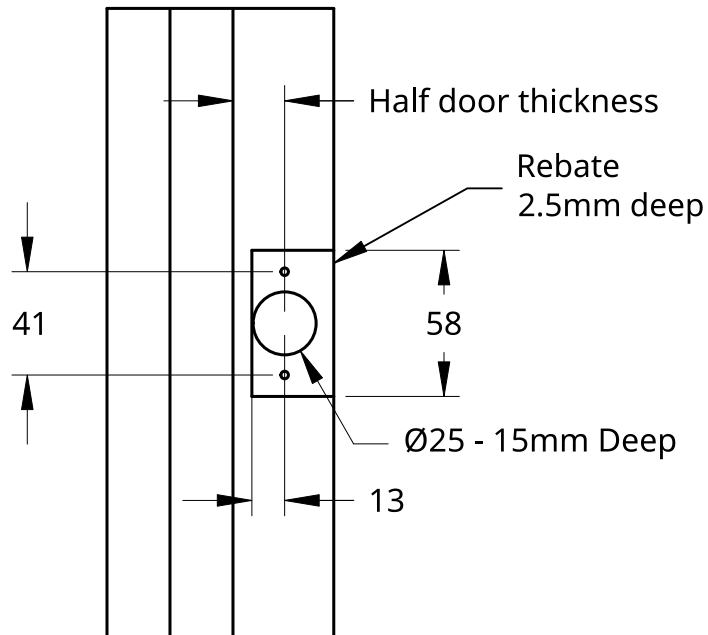

NEW ZEALAND | 0800 10 10 28
 sales@parkwooddoors.co.nz
 parkwooddoors.co.nz

AUSTRALIA | 1800 681 586
 sales@parkwooddoors.com.au
 parkwooddoors.com.au

SCALE 1:1

Product Description:			
Lemaar Girona Passage Latch			
Product Code:	Girona Passage	Date:	08/03/2022
Material:		Units:	EACH

Door Drilling

Jamb Drilling

Product Description:

Lemaar Girona Passage Drill-Out

Product Code:	Leemar Girona	Date:	02/08/2022
Material:		Units:	EACH