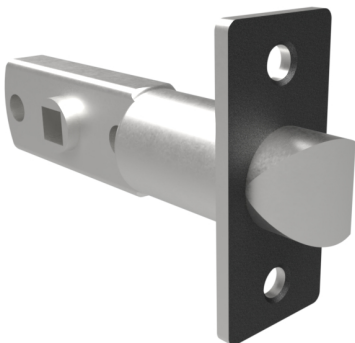

NEW ZEALAND | 0800 10 10 28
 sales@parkwooddoors.co.nz
 parkwooddoors.co.nz

AUSTRALIA | 1800 681 586
 sales@parkwooddoors.com.au
 parkwooddoors.com.au

SCALE 1:1

Product Description:			
Lemaar Girona Passage Latch			
Product Code:	Girona Passage	Date:	08/03/2022
Material:		Units:	EACH

Door Drilling

Jamb Drilling

Product Description:

Lemaar Girona Passage Drill-Out

Product Code:	Leemar Girona	Date:	02/08/2022
Material:		Units:	EACH