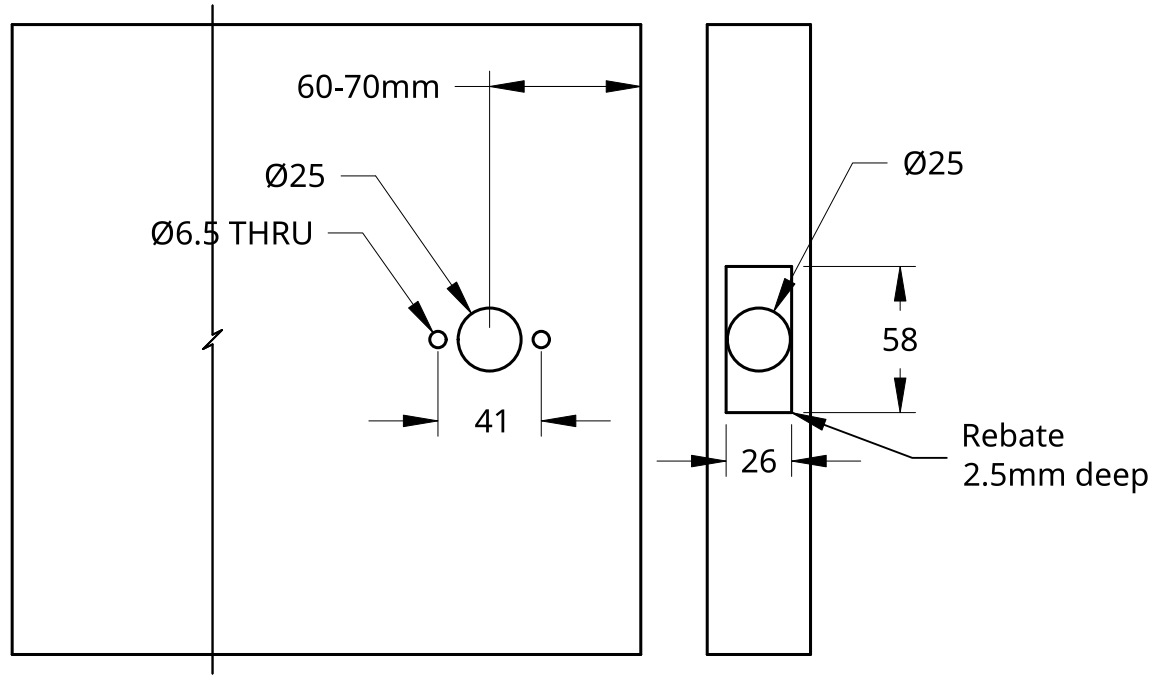

NEW ZEALAND | 0800 10 10 28
 sales@parkwooddoors.co.nz
 parkwooddoors.co.nz

AUSTRALIA | 1800 681 586
 sales@parkwooddoors.com.au
 parkwooddoors.com.au

SCALE 1:1

Product Description:			
Lemaar Girona Passage Latch			
Product Code:	Girona Passage	Date:	08/03/2022
Material:		Units:	EACH

Door Drilling

Jamb Drilling

Product Description:

Lemaar Girona Passage Drill-Out

Product Code:	Leemar Girona	Date:	02/08/2022
Material:		Units:	EACH