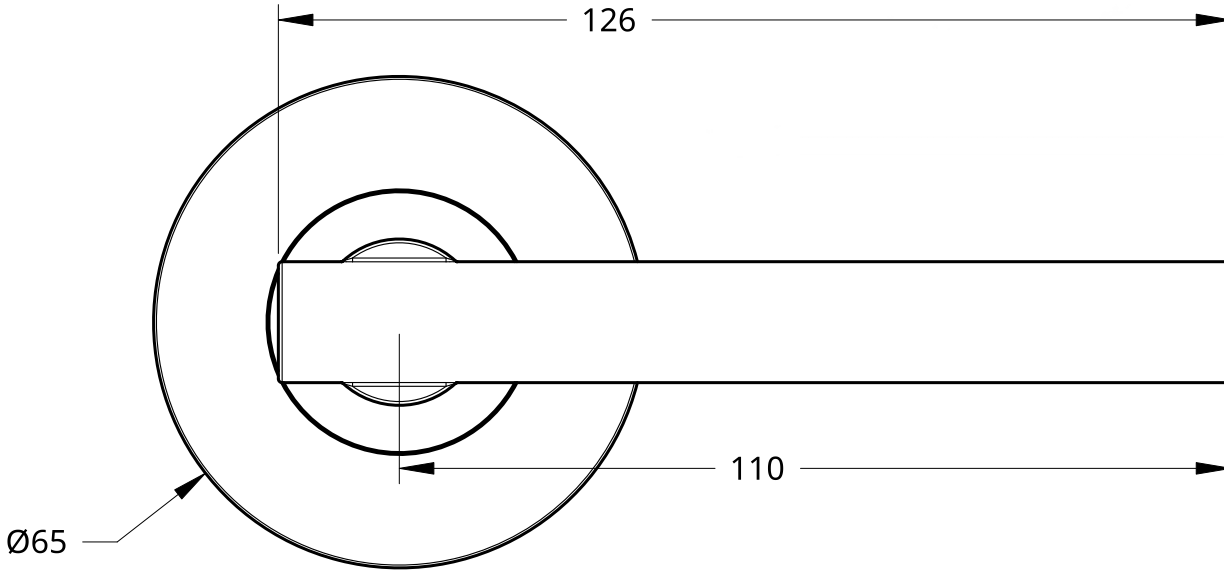

NEW ZEALAND | 0800 10 10 28
 sales@parkwooddoors.co.nz
 parkwooddoors.co.nz

AUSTRALIA | 1800 681 586
 sales@parkwooddoors.com.au
 parkwooddoors.com.au

SCALE 1:1

Product Description:			
Lemaar Girona Passage Latch			
Product Code:	Girona Passage	Date:	08/03/2022
Material:		Units:	EACH

Door Drilling

Jamb Drilling

Product Description:

Lemaar Girona Passage Drill-Out

Product Code:	Leemar Girona	Date:	02/08/2022
Material:		Units:	EACH