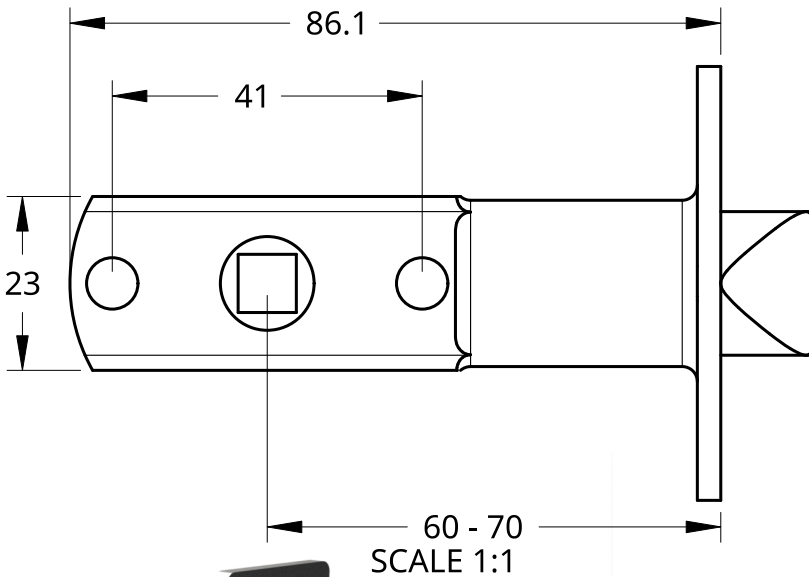

NEW ZEALAND | 0800 10 10 28
 sales@parkwooddoors.co.nz
 parkwooddoors.co.nz

AUSTRALIA | 1800 681 586
 sales@parkwooddoors.com.au
 parkwooddoors.com.au

SCALE 1:1

Product Description:			
Lemaar Girona Passage Latch			
Product Code:	Girona Passage	Date:	08/03/2022
Material:		Units:	EACH

Door Drilling

Jamb Drilling

Product Description:

Lemaar Girona Passage Drill-Out

Product Code:	Leemar Girona	Date:	02/08/2022
Material:		Units:	EACH