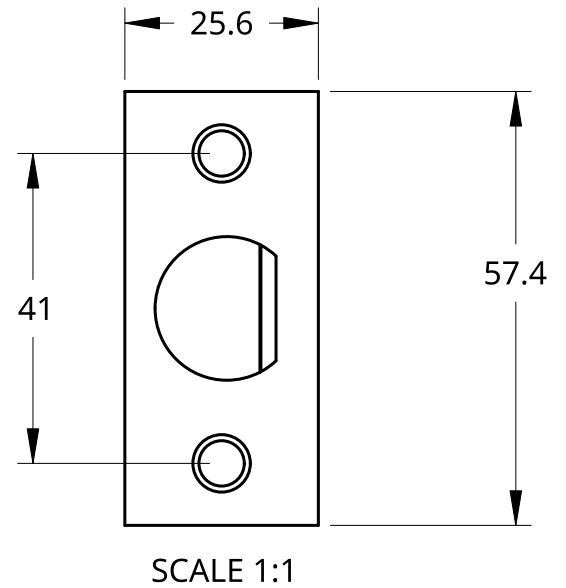

NEW ZEALAND | 0800 10 10 28
 sales@parkwooddoors.co.nz
 parkwooddoors.co.nz

AUSTRALIA | 1800 681 586
 sales@parkwooddoors.com.au
 parkwooddoors.com.au

SCALE 1:1

Product Description:			
Lemaar Girona Passage Latch			
Product Code:	Girona Passage	Date:	08/03/2022
Material:		Units:	EACH

Door Drilling

Jamb Drilling

Product Description:

Lemaar Girona Passage Drill-Out

Product Code:	Leemar Girona	Date:	02/08/2022
Material:		Units:	EACH