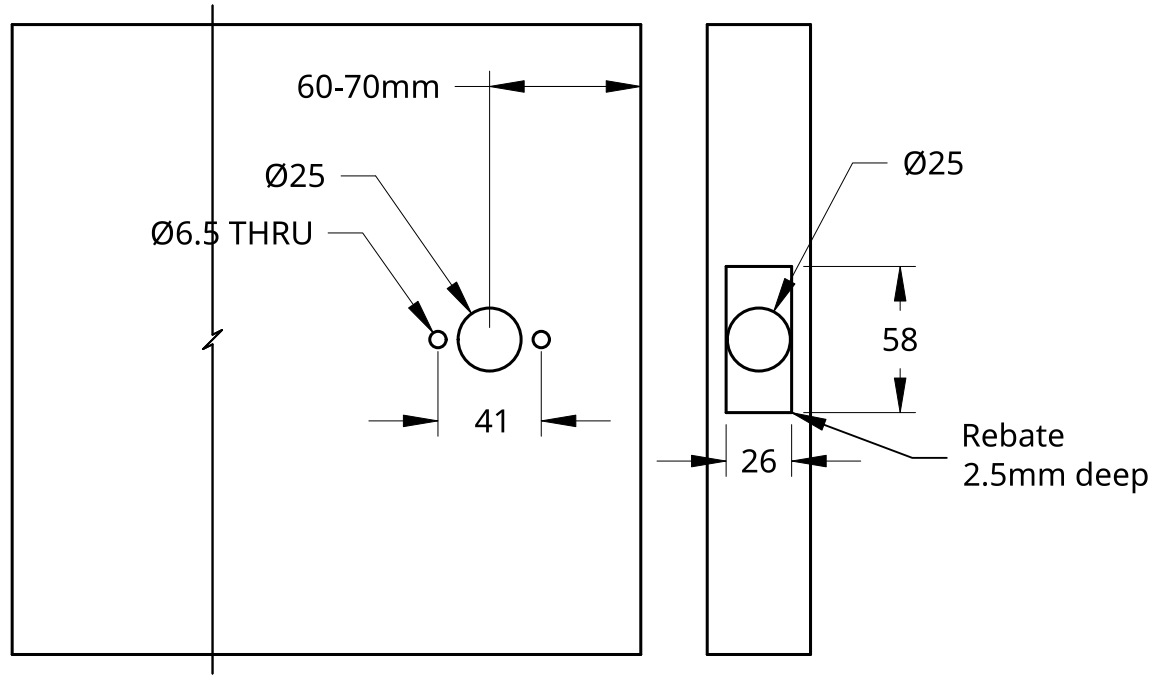

Door Drilling