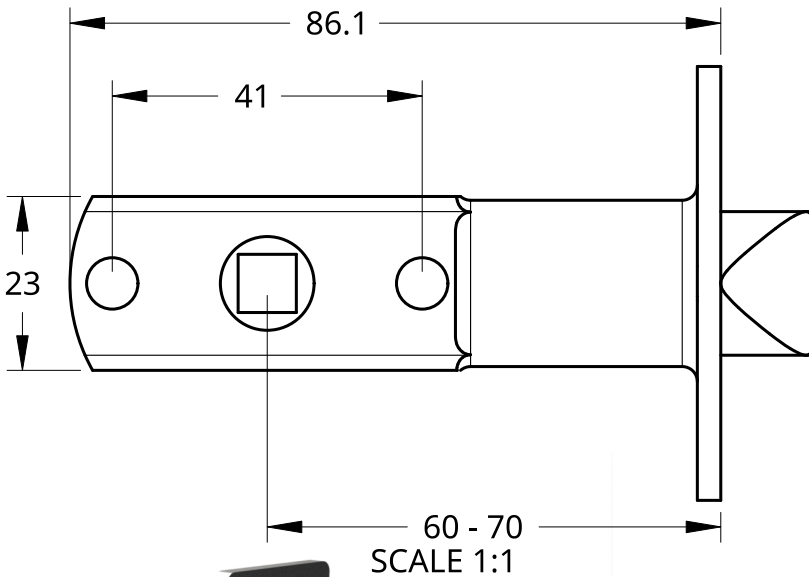

**NEW ZEALAND** | 0800 10 10 28  
 sales@parkwooddoors.co.nz  
 parkwooddoors.co.nz

**AUSTRALIA** | 1800 681 586  
 sales@parkwooddoors.com.au  
 parkwooddoors.com.au

SCALE 1:1

SCALE 1:1

SCALE 1:1

Product Description:			
<b>Lemaar Elda Passage Latch</b>			
Product Code:	Elda Passage	Date:	08/03/2022
Material:		Units:	EACH

### Door Drilling

### Lemaar Elda Passage Drill-Out

Product Code:	Leemar Javea	Date:	02/08/2022
Material:		Units:	EACH