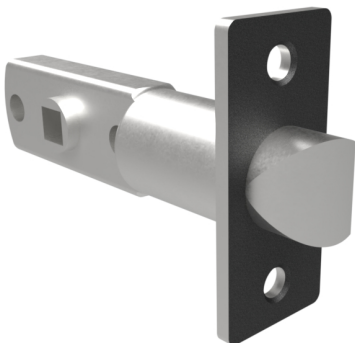

**NEW ZEALAND** | 0800 10 10 28  
 sales@parkwooddoors.co.nz  
 parkwooddoors.co.nz

**AUSTRALIA** | 1800 681 586  
 sales@parkwooddoors.com.au  
 parkwooddoors.com.au

SCALE 1:1

SCALE 1:1

SCALE 1:1

Product Description:			
<b>Lemaar Elda Passage Latch</b>			
Product Code:	Elda Passage	Date:	08/03/2022
Material:		Units:	EACH

### Door Drilling

### Jamb Drilling

Product Description:

### Lemaar Elda Passage Drill-Out

Product Code:	Leemar Javea	Date:	02/08/2022
Material:		Units:	EACH