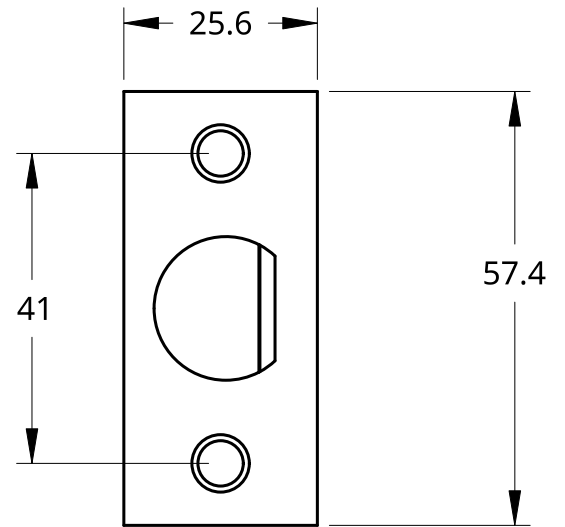

**NEW ZEALAND** | 0800 10 10 28  
 sales@parkwooddoors.co.nz  
 parkwooddoors.co.nz

**AUSTRALIA** | 1800 681 586  
 sales@parkwooddoors.com.au  
 parkwooddoors.com.au

SCALE 1:1

SCALE 1:1

SCALE 1:1

Product Description:			
<b>Lemaar Elda Passage Latch</b>			
Product Code:	Elda Passage	Date:	08/03/2022
Material:		Units:	EACH

### Door Drilling