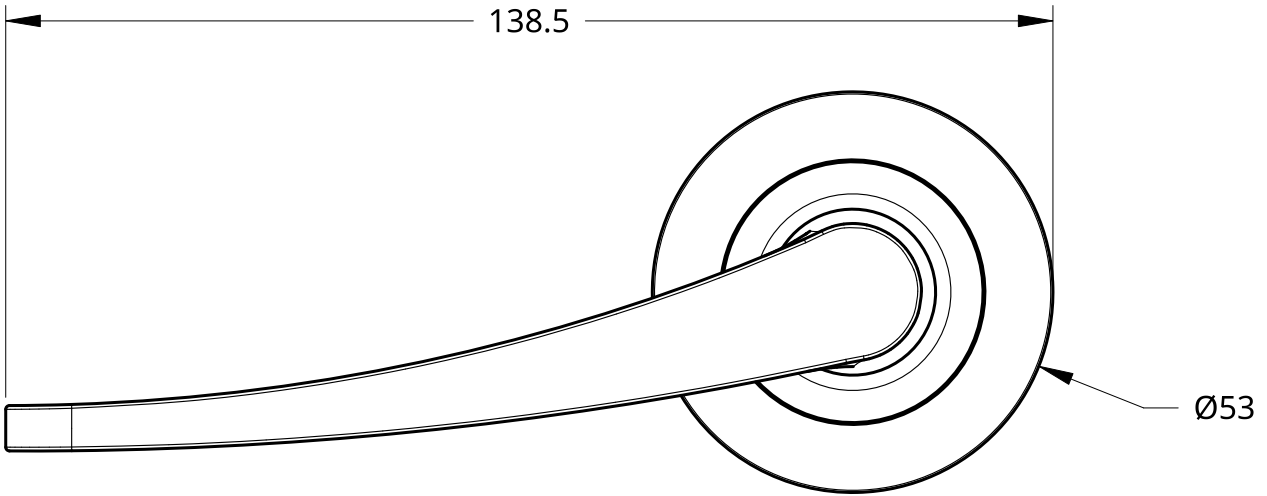

**NEW ZEALAND** | 0800 10 10 28  
 sales@parkwooddoors.co.nz  
 parkwooddoors.co.nz

**AUSTRALIA** | 1800 681 586  
 sales@parkwooddoors.com.au  
 parkwooddoors.com.au

SCALE 1:1

SCALE 1:1

SCALE 1:1

Product Description:			
<b>Lemaar Elda Passage Latch</b>			
Product Code:	Elda Passage	Date:	08/03/2022
Material:		Units:	EACH