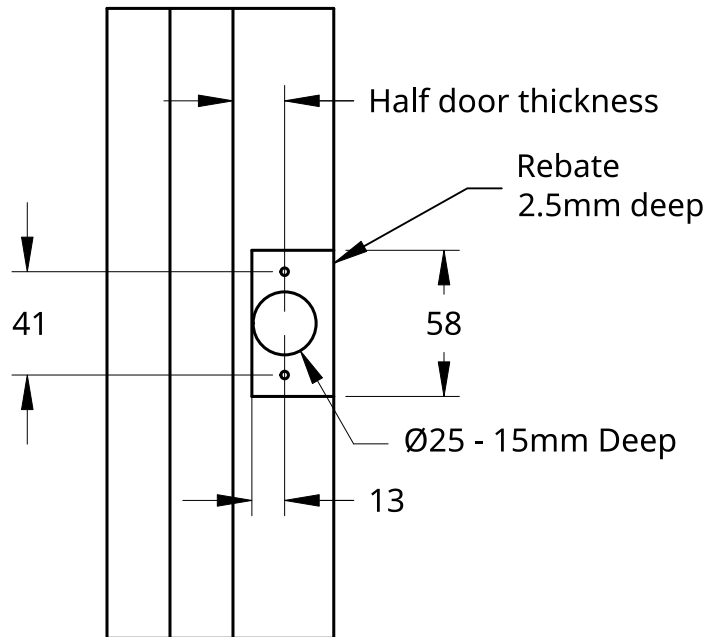

Jamb Drilling

Product Description:

Lemaar Elda Passage Drill-Out

Product Code:	Leemar Javea	Date:	02/08/2022
Material:		Units:	EACH