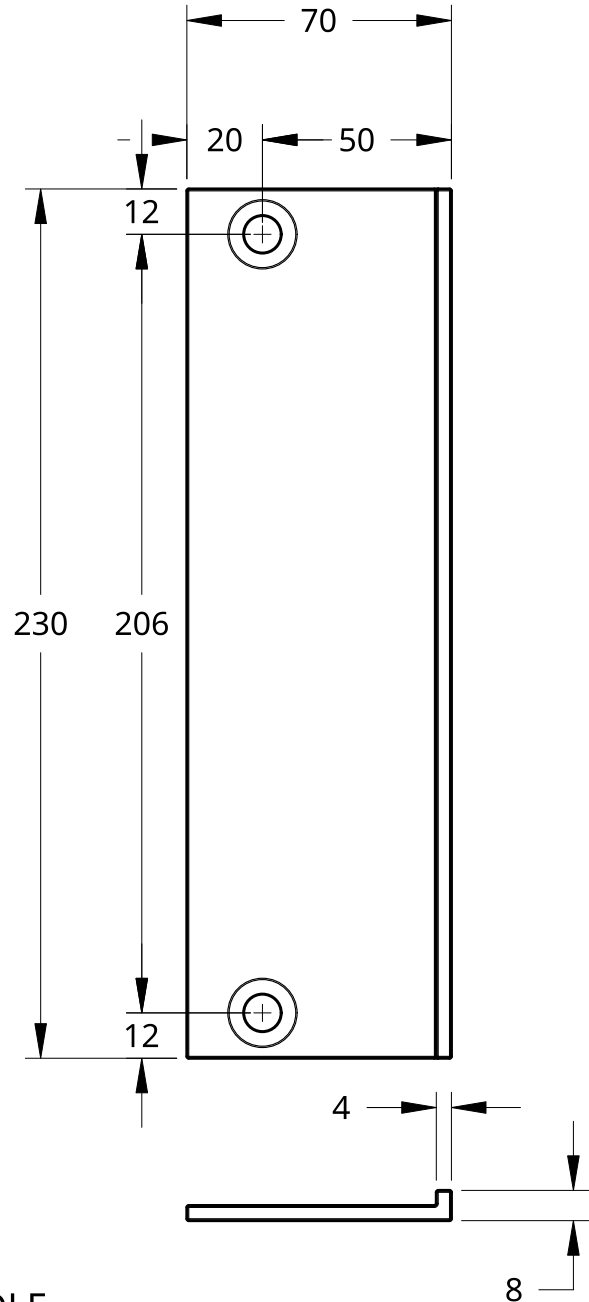

- PROTRUDES 8MM FROM FACE OF DOOR
- FITS IN WITH SQUARE ROMAN PULL HANDLE
- NAME : FLUSH PLATE PULL HANDLE
- CODE : HAV22230BLK

* SQUARE ROMAN PULL HANDLE HAV16230BLK NOT INCLUDED WITH THIS FLUSH PULL

Product Description:			
Flush Plate Pull Handle			
Product Code:	HAV22230BLK	Date:	05/22/2022
Material:	Steel	Units:	EACH