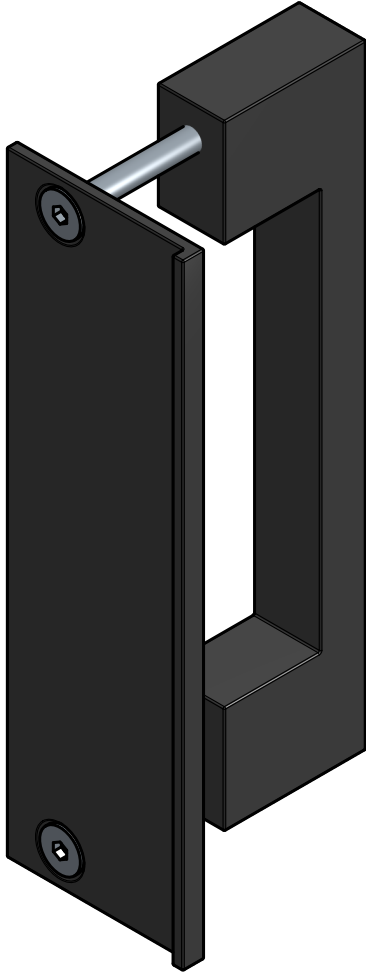

NEW ZEALAND | 0800 10 10 28
 sales@parkwooddoors.co.nz
 parkwooddoors.co.nz

AUSTRALIA | 1800 681 586
 sales@parkwooddoors.com.au
 parkwooddoors.com.au

- USE ON BLACK METAL BARN DOORS

- WHERE THE STILE IS BEHIND WALL ON A BARN DOOR, MAKING IT HARD TO OPEN

- PROTRUDES 8MM FROM FACE OF DOOR
- FITS IN WITH SQUARE ROMAN PULL HANDLE
- NAME : FLUSH PLATE PULL HANDLE
- CODE : HAV22230BLK

* SQUARE ROMAN PULL HANDLE HAV16230BLK NOT INCLUDED WITH THIS FLUSH PULL

Product Description:			
Flush Plate Pull Handle			
Product Code:	HAV22230BLK	Date:	05/22/2022
Material:	Steel	Units:	EACH