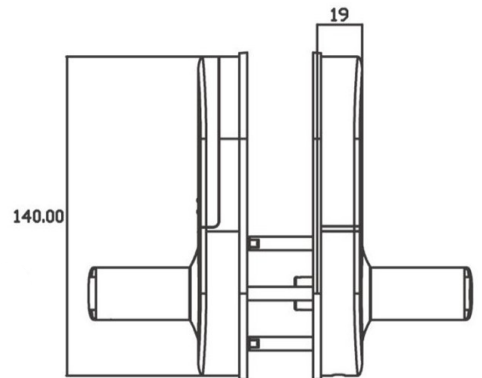

Unlock Via
Backlit Electronic
Keypad

Unlock Via
RFID Card

Bluetooth
Connection Via
E-LOK App

Remote Functions
Via E-LOK
Gateway

Perfect for
Retrofit Situations

Quick Tech Specs:

- Batteries:** 6V (4xAA Alkaline) included
- Compatible with:** E-LOK App and E-LOK Gateway Wi-Fi Access
- Suitable Door Thickness:** 35mm-65mm
- Max Num. PIN Codes:** 150 PIN Codes
- Max Num. RFID Cards:** 200 RFID Cards
- Operating Humidity:** 0%-95%
- Product Size (body only):** 140mm(H) x 72mm(W) x 19mm(D)
- Available Backsets:** 60mm-70mm Adjustable Backset Latch
- 6-Series Residential Warranty:** 2 Year Mechanical & Electrical