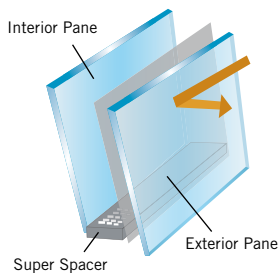

1 Vertical Pane
FGVF/G

4 Square
Panels
FGSF/G

4 Horizontal
Panels
FGHF/G

(F = UNGLAZED G = GLAZED)

Double Glazed
Window Cassette

We now supply FibreWood fibreglass doors

- With factory applied primer / undercoat
- With Paint finish - of your choice - from paint manufacturers colour chart - contact us for cost
- Drilled for handles/locks etc. - you provide diagrams showing measurements
- Rebated and drilled for double entry doors - including flush bolts supplied and fitted if required
- For our comprehensive warranty refer to www.plantation.co.nz or contact us directly
- Contact us NOW for outlets nationwide who can provide service and pricing